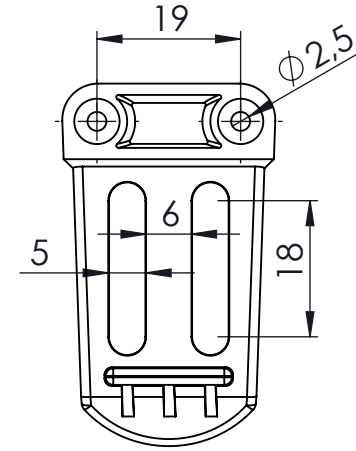

KESIT A-A

	NAME	DATE	ARTICLE NO:	REVISION:	TITLE:	
DRAWN	Dursun Dağdemir	30.12.10			Belt Clip	
CHECKED	Ali Altınışık	30.12.10	COMMENTS:			
	 ALTINKAYA ENCLOSURES FOR ELECTRONICS www.altinkaya.com.tr		DIMENSIONS ARE IN MILLIMETERS. DEBUR AND BREAK SHARP EDGES		DWG NO.	A4
	PROPRIETARY AND CONFIDENTIAL THE INFORMATION CONTAINED IN THIS DRAWING IS THE SOLE PROPERTY OF ALTINKAYA ENCLOSURES. ANY REPRODUCTION IN PART OR AS A WHOLE WITHOUT THE WRITTEN PERMISSION OF ALTINKAYA ENCLOSURES IS PROHIBITED.		MATERIAL:	WEIGHT:	SCALE:1:1	SHEET 1 OF 1