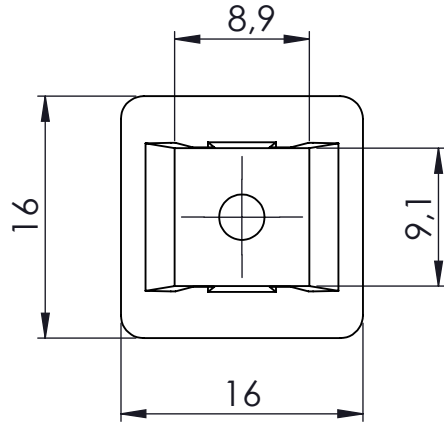

KESİT A-A

	NAME	DATE	ARTICLE NO:	REVISION:	TITLE:
DRAWN	Dursun Dağdemir	28.12.16			10'luk Kare Delik Rack Dübeli
CHECKED	Ali Altınışık	28.12.16			
ALTINKAYA ENCLOSURES FOR ELECTRONICS www.altinkaya.com.tr			COMMENTS: This drawing is subject to technical modification without prior notice. Typographical and other errors do not justify any claims for damages. All dimensions should be verified using an actual produced part.		DWG NO.
PROPRIETARY AND CONFIDENTIAL THE INFORMATION CONTAINED IN THIS DRAWING IS THE SOLE PROPERTY OF ALTINKAYA ENCLOSURES. ANY REPRODUCTION IN PART OR AS A WHOLE WITHOUT THE WRITTEN PERMISSION OF ALTINKAYA ENCLOSURES IS PROHIBITED.			DİKKAT: BU RESİM VE ÜRÜN ÖNCEDEN HABER VERİLMEKSİZİN DEĞİŞTİREBİLİR. RESİM ÇİZİLRKEN HATASIZ OLMASINA ÇALIŞILMASINA RAĞMEN RESİMDE HATALAR BULUNABİLİR. RESİMDEKİ HATALARDAN DOLAYI OLUŞABİLECEK ZARARLAR İÇİN ALTINKAYA HİÇ BİR SORUMLULUK KABUL ETMEZ. BÜTÜN ÖLÇÜLER KULLANILMADAN ÖNCE ÜRETİLMİŞ GERÇEK NUMUNEDEN KONTROL EDİLMELİDİR.		A4
MATERIAL:			WEIGHT:		SCALE:2:1
					SHEET 1 OF 1