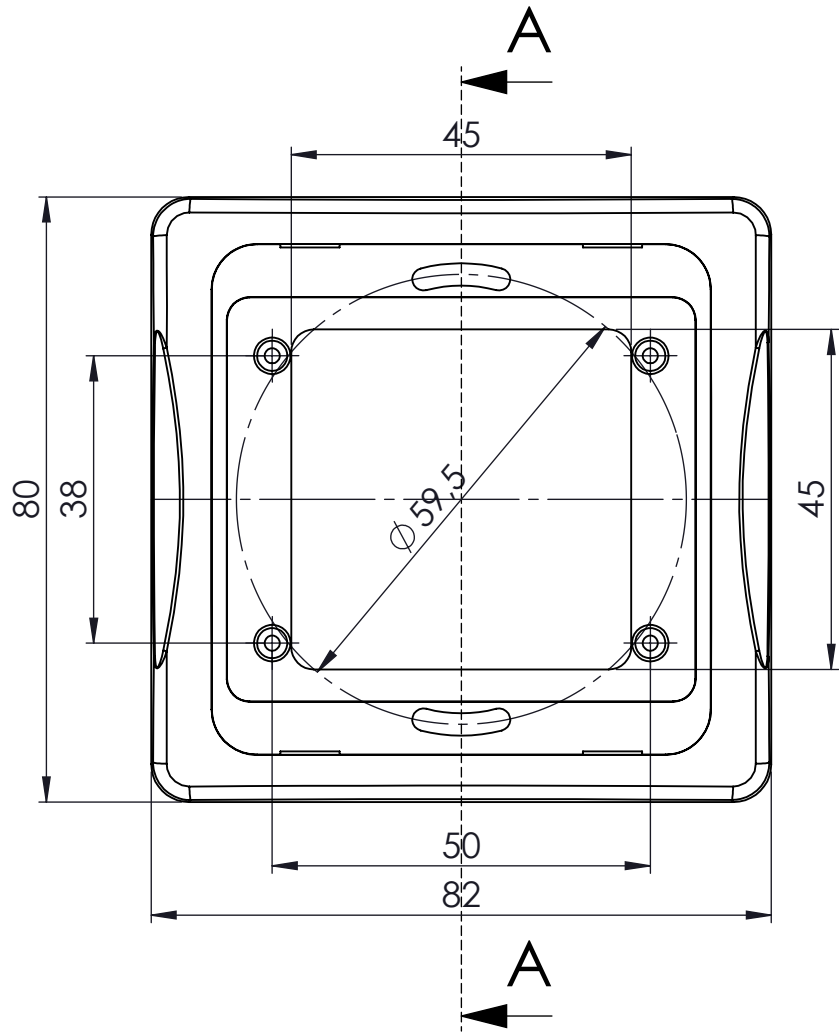

DM-034
Üst Gövde

DM-034-P-1

A4

SCALE:1:1 SHEET 1 OF 1

Kesit A-A

| | NAME | DATE | ARTICLE NO: | REVISION: | TITLE: |
|--|-----------------|----------|--|-----------|---------------------|
| DRAWN | Dursun Daşdemir | 27.04.18 | | | DM-034 Alt G?vde |
| CHECKED | Ali Altınışık | 27.04.18 | | | |
|  ENCLOSURES FOR ELECTRONICS www.altinkaya.com.tr | | | COMMENTS: This drawing is subject to technical modification without prior notice. Typographical and other errors do not justify any claims for damages. All dimensions should be verified using an actual produced part. | | DWG NO. |
| PROPRIETARY AND CONFIDENTIAL THE INFORMATION CONTAINED IN THIS DRAWING IS THE SOLE PROPERTY OF ALTINKAYA ENCLOSURES. ANY REPRODUCTION IN PART OR AS A WHOLE WITHOUT THE WRITTEN PERMISSION OF ALTINKAYA ENCLOSURES IS PROHIBITED. | | | DİKKAT: BU RESİM VE ÜRÜN ÖNCEDEN HABER VERİLMEKSİZİN DEĞİŞTİREBİLİR. RESİM ÇİZİLRKEN HATASIZ OLMASINA ÇALIŞILMASINA RAĞMEN RESİMDE HATALAR BULUNABİLİR. RESİMDEKİ HATALARDAN DOLAYI OLUŞABİLECEK ZARARLAR İÇİN ALTINKAYA HİÇ BİR SORUMLULUK KABUL ETMEZ. BÜTÜN ÖLÇÜLER KULLANILMADAN ÖNCE ÜRETİLMİŞ GERÇEK NUMUNEDEN KONTROL EDİLMELİDİR. | | A4 |
| MATERIAL: | | | WEIGHT: | | SCALE:1:1 |
| | | | | | SHEET 1 OF 1 |