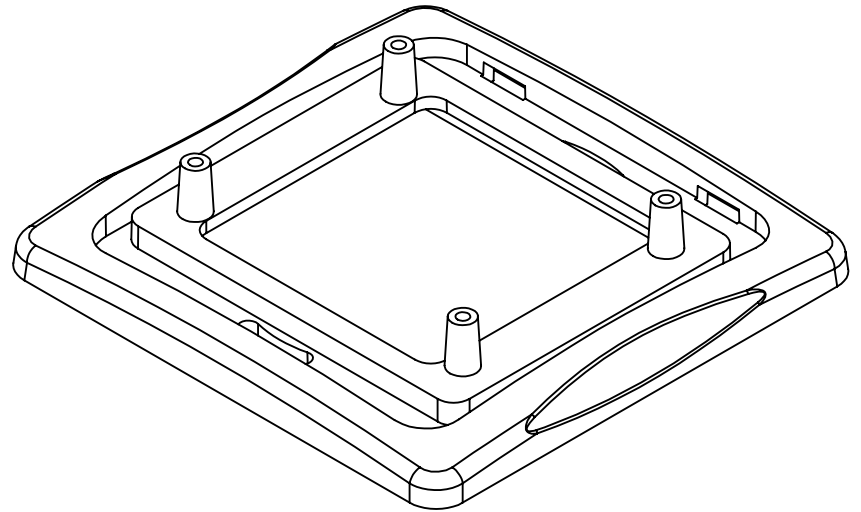

DM-034
Üst Gövde

DM-034-P-1

A4

SCALE:1:1 SHEET 1 OF 1

Kesit A-A

| | NAME | DATE | ARTICLE NO: | REVISION: | TITLE: |
|--|-----------------|----------|--|-----------|---------------------|
| DRAWN | Dursun Daşdemir | 27.04.18 | | | DM-034 Alt G?vde |
| CHECKED | Ali Altınışık | 27.04.18 | | | |
|  ENCLOSURES FOR ELECTRONICS www.altinkaya.com.tr | | | COMMENTS: This drawing is subject to technical modification without prior notice. Typographical and other errors do not justify any claims for damages. All dimensions should be verified using an actual produced part. | | DWG NO. |
| PROPRIETARY AND CONFIDENTIAL THE INFORMATION CONTAINED IN THIS DRAWING IS THE SOLE PROPERTY OF ALTINKAYA ENCLOSURES. ANY REPRODUCTION IN PART OR AS A WHOLE WITHOUT THE WRITTEN PERMISSION OF ALTINKAYA ENCLOSURES IS PROHIBITED. | | | DİKKAT: BU RESİM VE ÜRÜN ÖNCEDEN HABER VERİLMEKSİZİN DEĞİŞTİREBİLİR. RESİM ÇİZİLRKEN HATASIZ OLMASINA ÇALIŞILMASINA RAĞMEN RESİMDE HATALAR BULUNABİLİR. RESİMDEKİ HATALARDAN DOLAYI OLUŞABİLECEK ZARARLAR İÇİN ALTINKAYA HİÇ BİR SORUMLULUK KABUL ETMEZ. BÜTÜN ÖLÇÜLER KULLANILMADAN ÖNCE ÜRETİLMİŞ GERÇEK NUMUNEDEN KONTROL EDİLMELİDİR. | | A4 |
| MATERIAL: | | | WEIGHT: | | SCALE:1:1 |
| | | | | | SHEET 1 OF 1 |