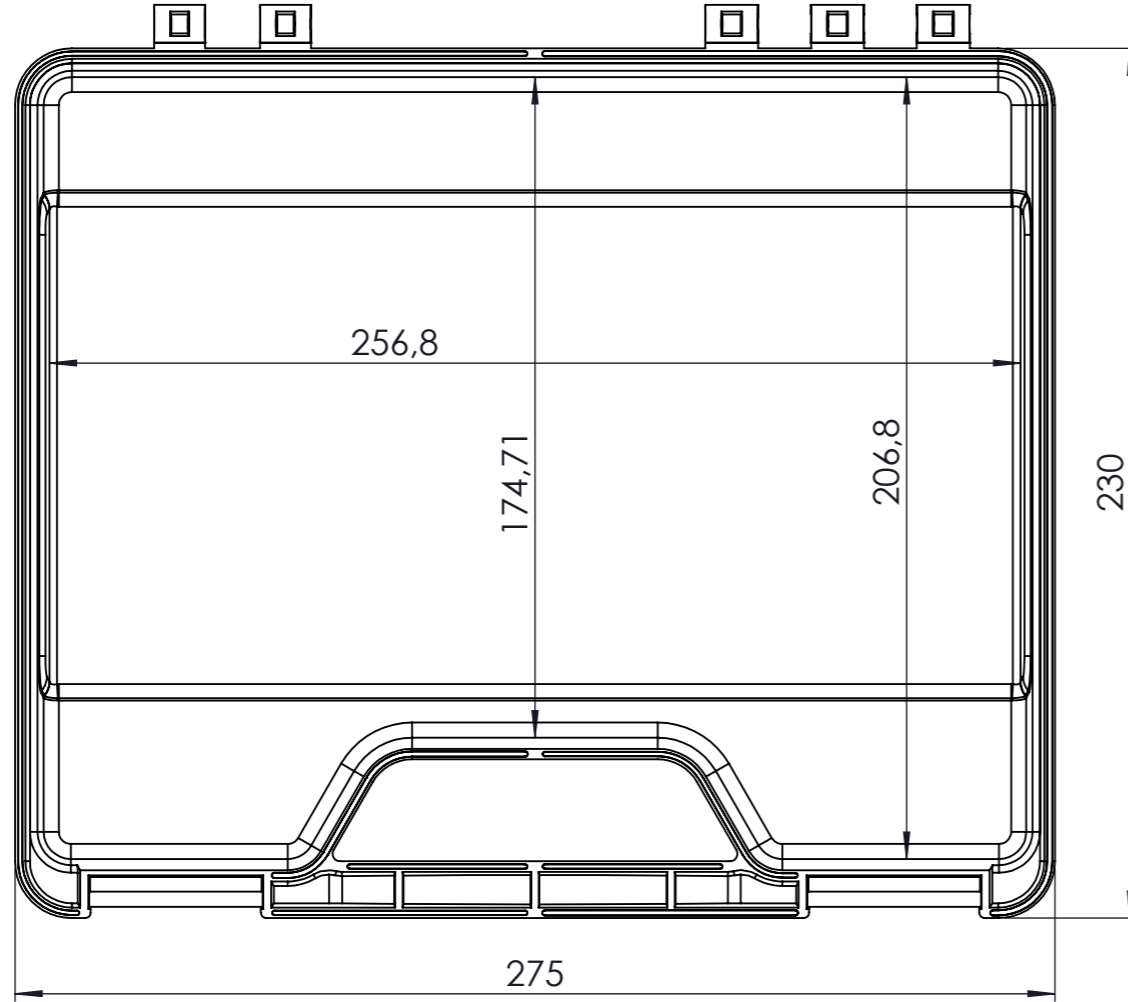

PROPRIETARY AND CONFIDENTIAL. THE INFORMATION CONTAINED IN THIS DRAWING IS THE SOLE PROPERTY OF ALTINKAYA ENCLOSURES. ANY REPRODUCTION IN PART OR AS A WHOLE WITHOUT THE WRITTEN PERMISSION OF ALTINKAYA ENCLOSURES IS PROHIBITED.			ARTICLE NO:	REVISION:
DRAWN	Dursun Daşdemir	06.01.20	 ALTINKAYA ENCLOSURES FOR ELECTRONICS	CONTACT: www.altinkaya.com.tr
CHECKED	Ali Altınışık	06.01.20		TITLE: PC-278 Plastik Çanta
COMMENTS: This drawing is subject to technical modification without prior notice. Typographical and other errors do not justify any claims for damages. All dimensions should be verified using an actual produced part.			DWG NO: PC-278	A3
MATERIAL:			SCALE:1:2	SHEET 1 OF 1
WEIGHT:				