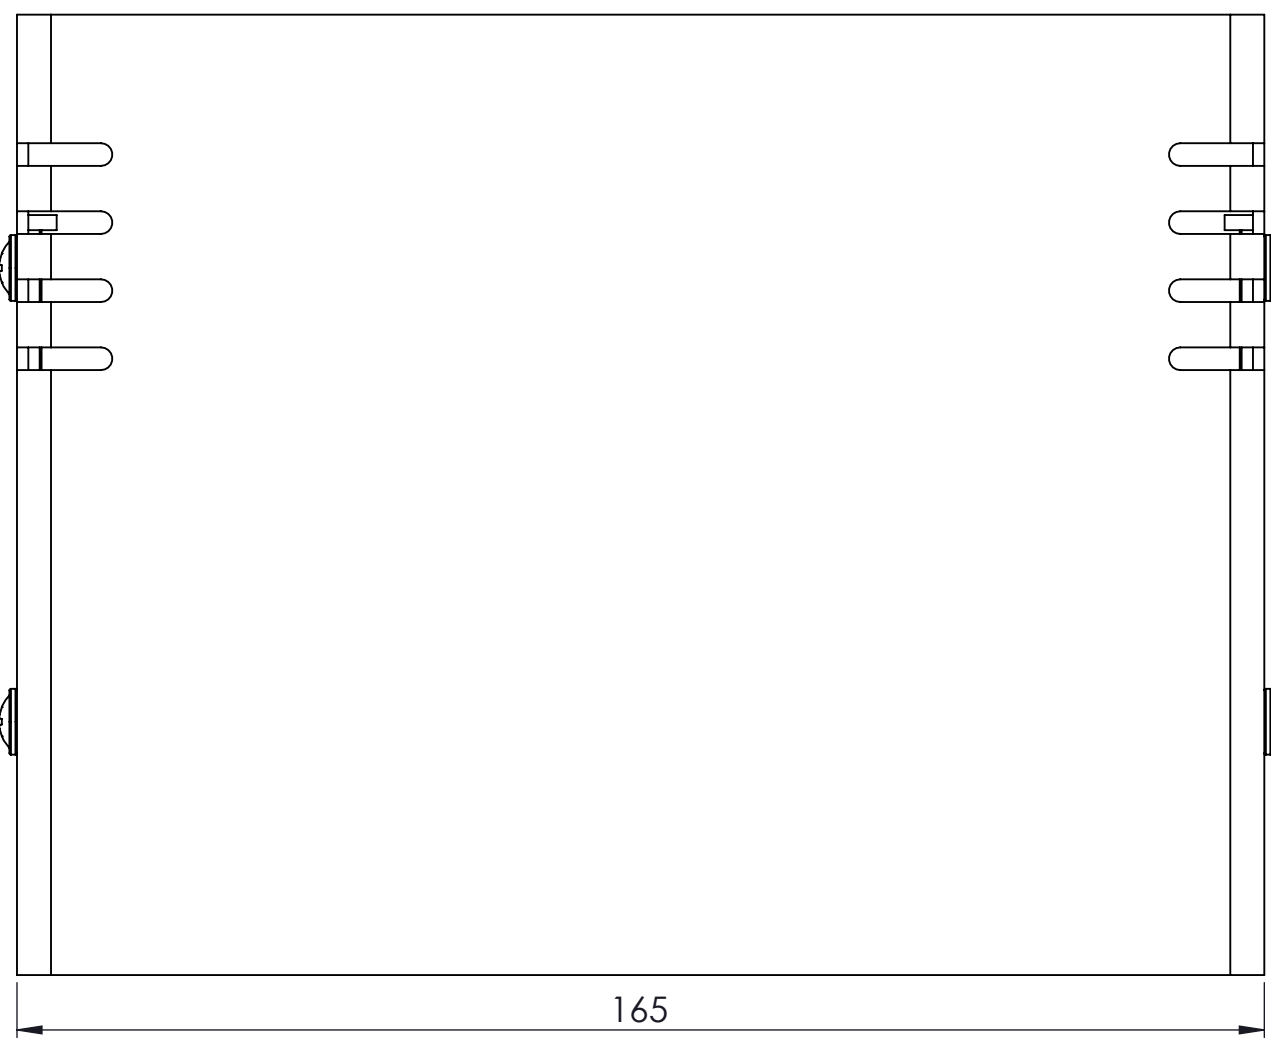

KESIT A-A

<small>PROPRIETARY AND CONFIDENTIAL THE INFORMATION CONTAINED IN THIS DRAWING IS THE SOLE PROPERTY OF ALTINKAYA ENCLOSURES. ANY REPRODUCTION IN PART OR AS A WHOLE WITHOUT THE WRITTEN PERMISSION OF ALTINKAYA ENCLOSURES IS PROHIBITED.</small>		ARTICLE NO:	REVISION:
<small>DRAWN</small> Dursun Daşdemir	<small>CHECKED</small> Ali Altınışık	 ALTINKAYA ENCLOSURES FOR ELECTRONICS	<small>CONTACT:</small> www.altinkaya.com.tr
<small>COMMENTS:</small>		Metal Proje Kutusu	
<small>MATERIAL:</small>		<small>DWG NO.</small> MP-125	<small>A3</small>
<small>WEIGHT:</small>		<small>SCALE:1:1</small>	<small>SHEET 1 OF 1</small>