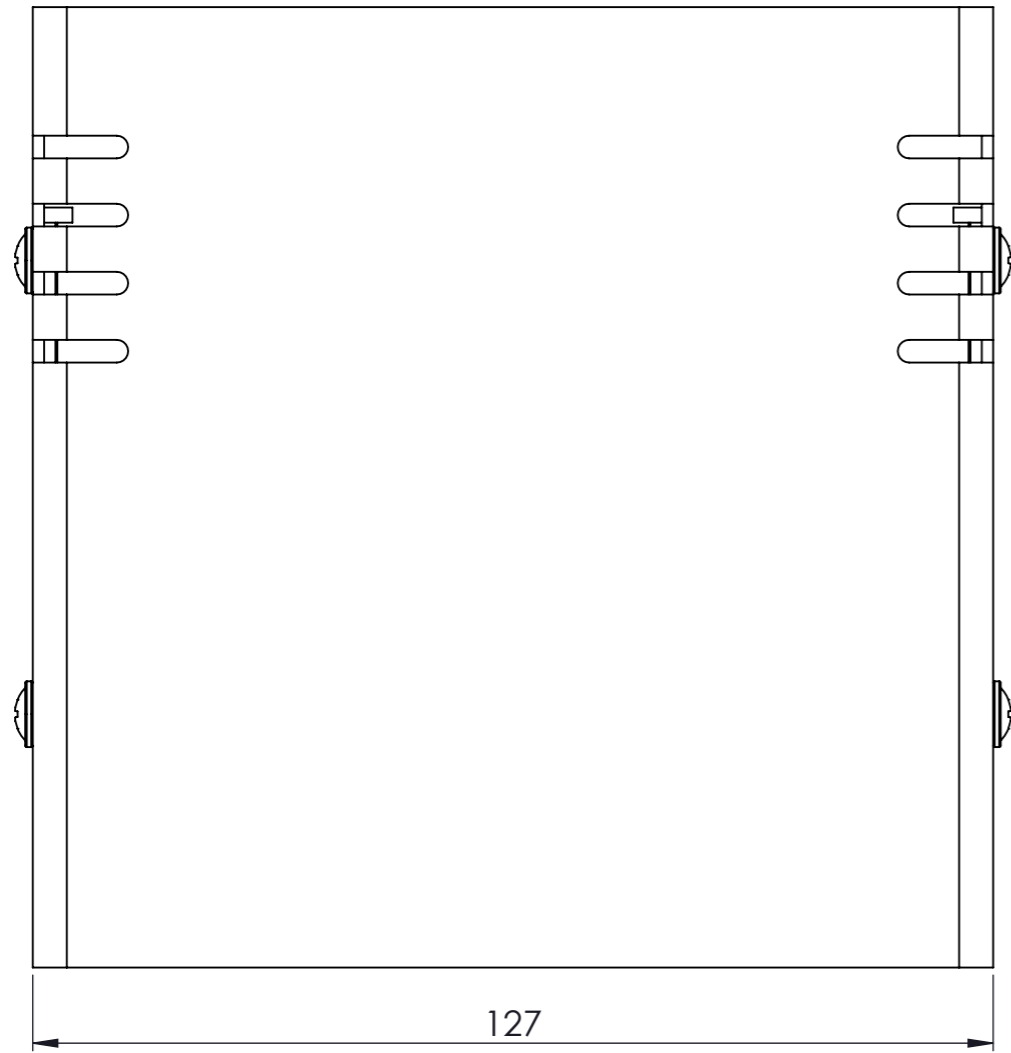

KESIT A-A

<small>PROPRIETARY AND CONFIDENTIAL THE INFORMATION CONTAINED IN THIS DRAWING IS THE SOLE PROPERTY OF ALTINKAYA ENCLOSURES. ANY REPRODUCTION IN PART OR AS A WHOLE WITHOUT THE WRITTEN PERMISSION OF ALTINKAYA ENCLOSURES IS PROHIBITED.</small>		ARTICLE NO:	REVISION:
<small>DRAWN</small> Dursun Daşdemir		 <small>ENCLOSURES FOR ELECTRONICS</small>	<small>CONTACT:</small> <a href="http://www.altinkaya.com.tr">www.altinkaya.com.tr</a>
<small>CHECKED</small> Ali Altınışık		<small>TITLE:</small> <h2 style="text-align: center;">Metal Proje Kutusu</h2>	
<small>COMMENTS:</small>		<small>DWG NO.</small>	<h2 style="text-align: center;">MP-080</h2>
<small>MATERIAL:</small>		<small>SCALE:</small> 1:1	<h3 style="text-align: center;">A3</h3>
<small>WEIGHT:</small>		<small>SHEET 1 OF 1</small>	