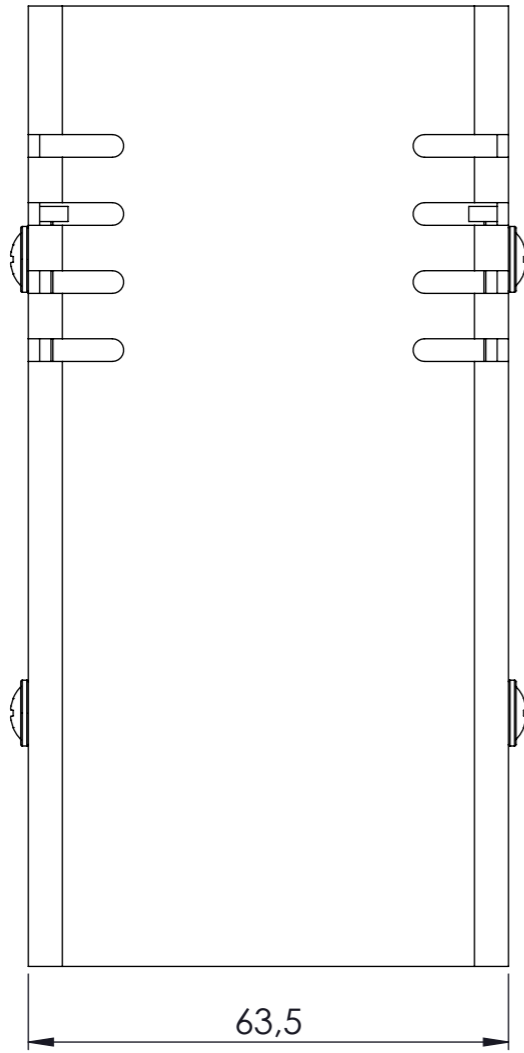

KESIT A-A

<small>PROPRIETARY AND CONFIDENTIAL THE INFORMATION CONTAINED IN THIS DRAWING IS THE SOLE PROPERTY OF ALTINKAYA ENCLOSURES. ANY REPRODUCTION IN PART OR AS A WHOLE WITHOUT THE WRITTEN PERMISSION OF ALTINKAYA ENCLOSURES IS PROHIBITED.</small>		ARTICLE NO:	REVISION:
<small>DRAWN</small> Dursun Daşdemir	<small>CHECKED</small> Ali Altınışık	 ENCLOSURES FOR ELECTRONICS	<small>CONTACT:</small> www.altinkaya.com.tr
<small>TITLE:</small> <h2>Metal Proje Kutusu</h2>		<small>DWG NO.</small> <h1>MP-050</h1>	<small>A3</small>
<small>MATERIAL:</small>	<small>WEIGHT:</small>	<small>SCALE:1:1</small>	<small>SHEET 1 OF 1</small>