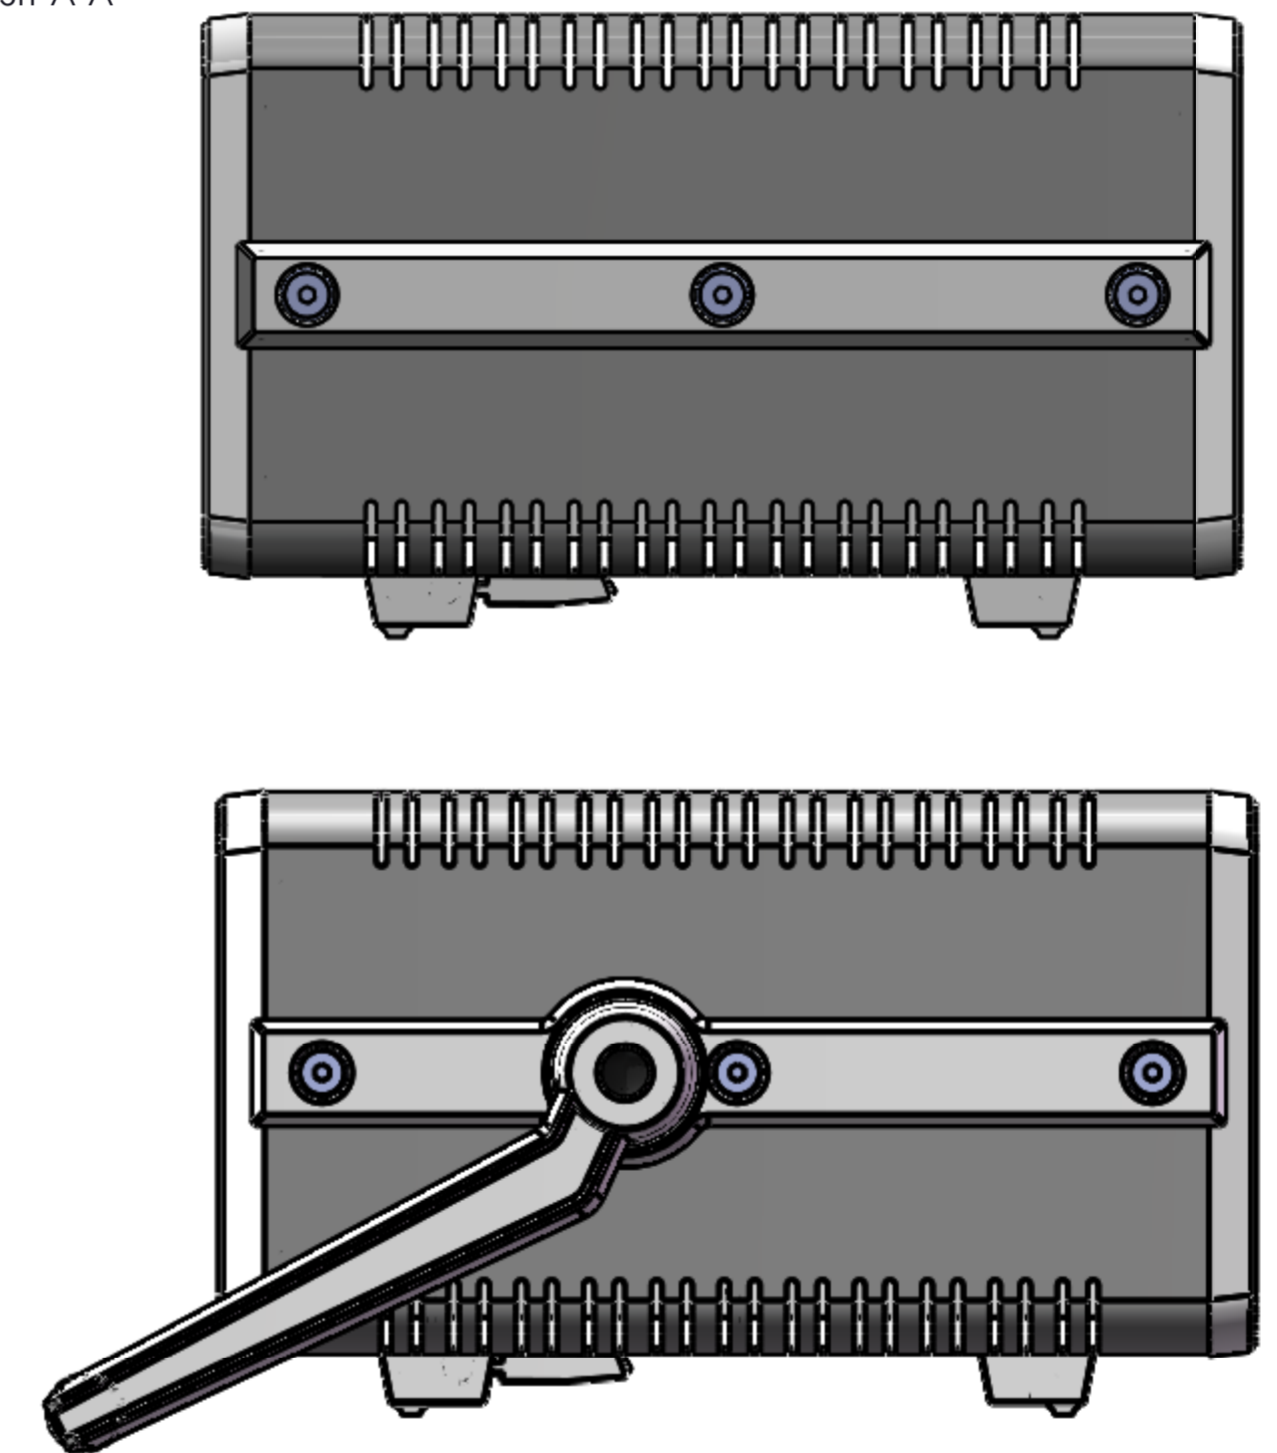

KESIT A-A

<small>PROPRIETARY AND CONFIDENTIAL THE INFORMATION CONTAINED IN THIS DRAWING IS THE SOLE PROPERTY OF ALTINKAYA ENCLOSURES. ANY REPRODUCTION IN PART OR AS A WHOLE WITHOUT THE WRITTEN PERMISSION OF ALTINKAYA ENCLOSURES IS PROHIBITED.</small>		<small>ARTICLE NO:</small> 	<small>CONTACT:</small> www.altinkaya.com.tr	<small>REVISION:</small>
<small>DRAWN</small> Dursun Dagdemir	<small>CHECKED</small> Ali Altinçik	<small>NAME</small> 	<small>DATE</small> 	<small>TITLE:</small> DT-365 DT-365-K
<small>COMMENTS:</small>		<small>DWG NO:</small> DT-365-0-0-G-0		<small>A2</small>
<small>MATERIAL:</small>	<small>WEIGHT:</small>	<small>SCALE:</small> 1:2	<small>SHEET 1 OF 1</small>	