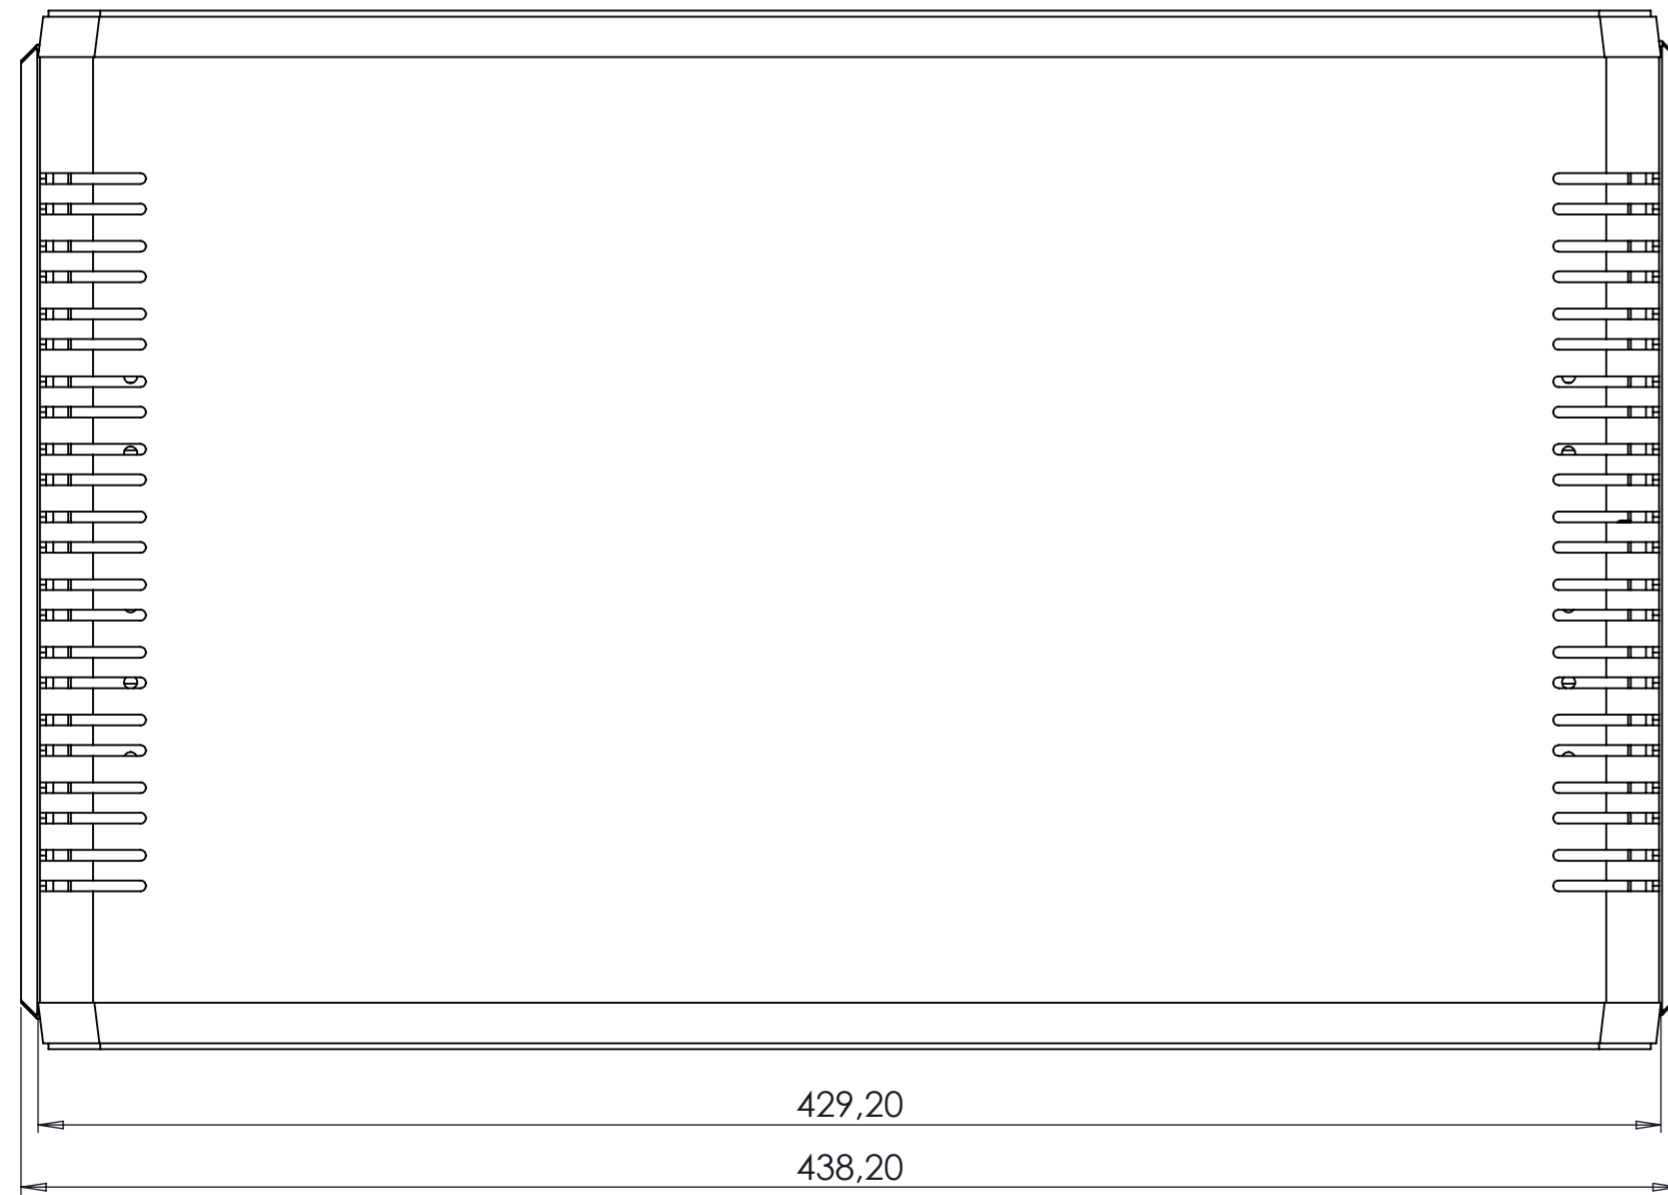

KESIT A-A

<small>PROPRIETARY AND CONFIDENTIAL THE INFORMATION CONTAINED IN THIS DRAWING IS THE SOLE PROPERTY OF ALTINKAYA ENCLOSURES. ANY REPRODUCTION IN PART OR AS A WHOLE WITHOUT THE WRITTEN PERMISSION OF ALTINKAYA ENCLOSURES IS PROHIBITED.</small>		<small>ARTICLE NO:</small> 	<small>CONTACT:</small> www.altinkaya.com.tr	<small>REVISION:</small>
<small>DRAWN</small> Dursun Dagdemir	<small>CHECKED</small> Ali Altinçik	<small>NAME</small> 	<small>DATE</small> 	<small>TITLE:</small> DT-365 DT-365-K
<small>COMMENTS:</small>		<small>DWG NO:</small> DT-365-0-0-G-0		<small>A2</small>
<small>MATERIAL:</small>	<small>WEIGHT:</small>	<small>SCALE:</small> 1:2	<small>SHEET 1 OF 1</small>	