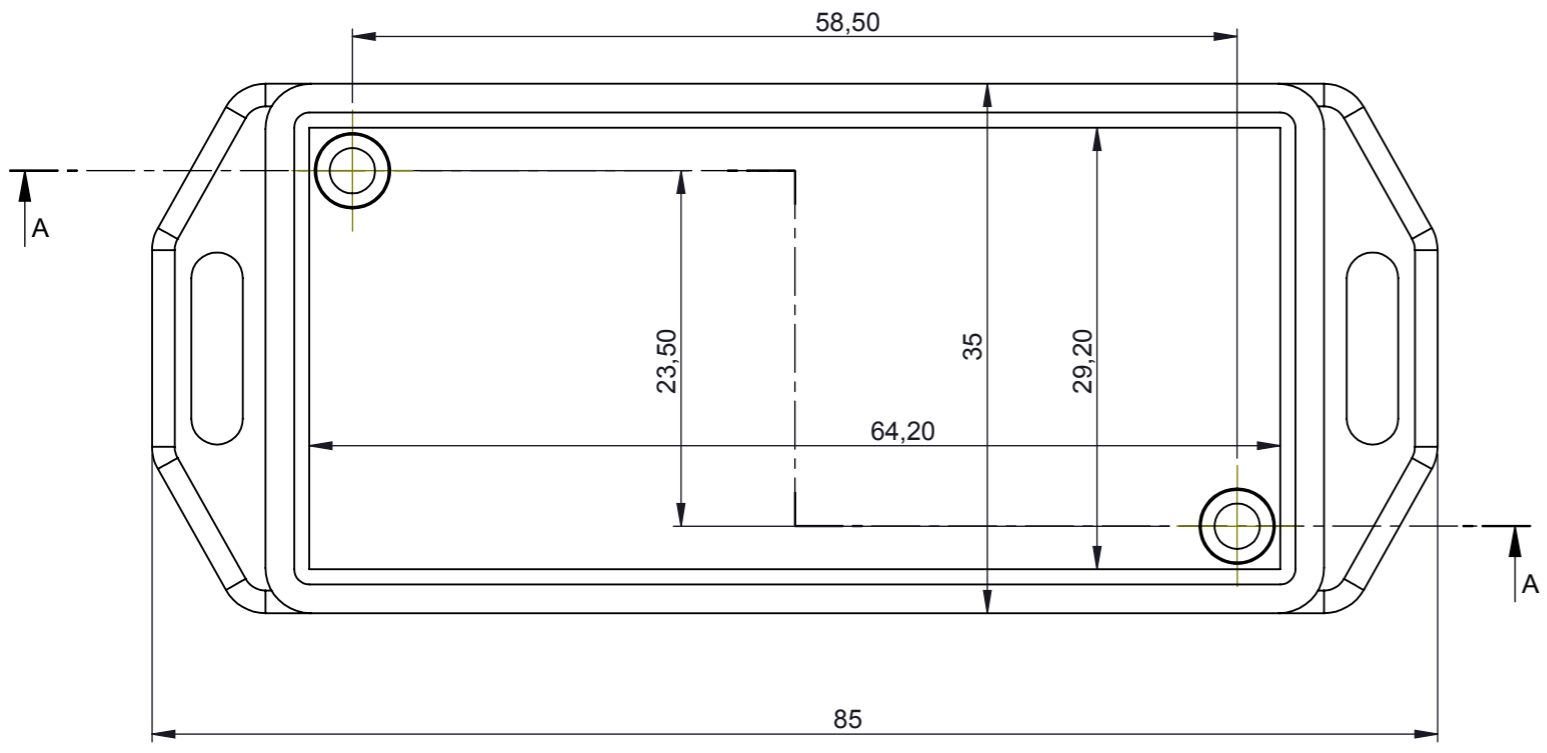

NAME	DATE	ARTICLE NO:	REVISION:	TITLE:
DRAWN Dursun CAN				DM-009-Assembly
CHECKED Ali Altınışık		COMMENTS: DIMENSIONS ARE IN MILLIMETERS. DEBUR AND BREAK SHARP EDGES		
 ALTINKAYA ENCLOSURES FOR ELECTRONICS www.altinkaya.com.tr		PROPRIETARY AND CONFIDENTIAL <small>THE INFORMATION CONTAINED IN THIS DRAWING IS THE SOLE PROPERTY OF ALTINKAYA ENCLOSURES. ANY REPRODUCTION IN PART OR AS A WHOLE WITHOUT THE WRITTEN PERMISSION OF ALTINKAYA ENCLOSURES IS PROHIBITED.</small>		DWG NO.
		MATERIAL:	WEIGHT:	SCALE:1:1
				SHEET 1 OF 1

A4

SECTION A-A

<small>PROPRIETARY AND CONFIDENTIAL THE INFORMATION CONTAINED IN THIS DRAWING IS THE SOLE PROPERTY OF ALTINKAYA ENCLOSURES. ANY REPRODUCTION IN PART OR AS A WHOLE WITHOUT THE WRITTEN PERMISSION OF ALTINKAYA ENCLOSURES IS PROHIBITED.</small>			ARTICLE NO:	REVISION:
<small>DRAWN</small> Dursun CAN			 CONTACT: www.altinkaya.com.tr	TITLE: <h2 style="text-align: center;">DM-009-Base</h2>
<small>CHECKED</small> Ali Altınışık				
<small>COMMENTS:</small>			<small>DWG NO.</small>	A3
<small>MATERIAL:</small>			<small>SCALE:</small> 2:1	<small>SHEET</small> 1 OF 1
<small>WEIGHT:</small>				