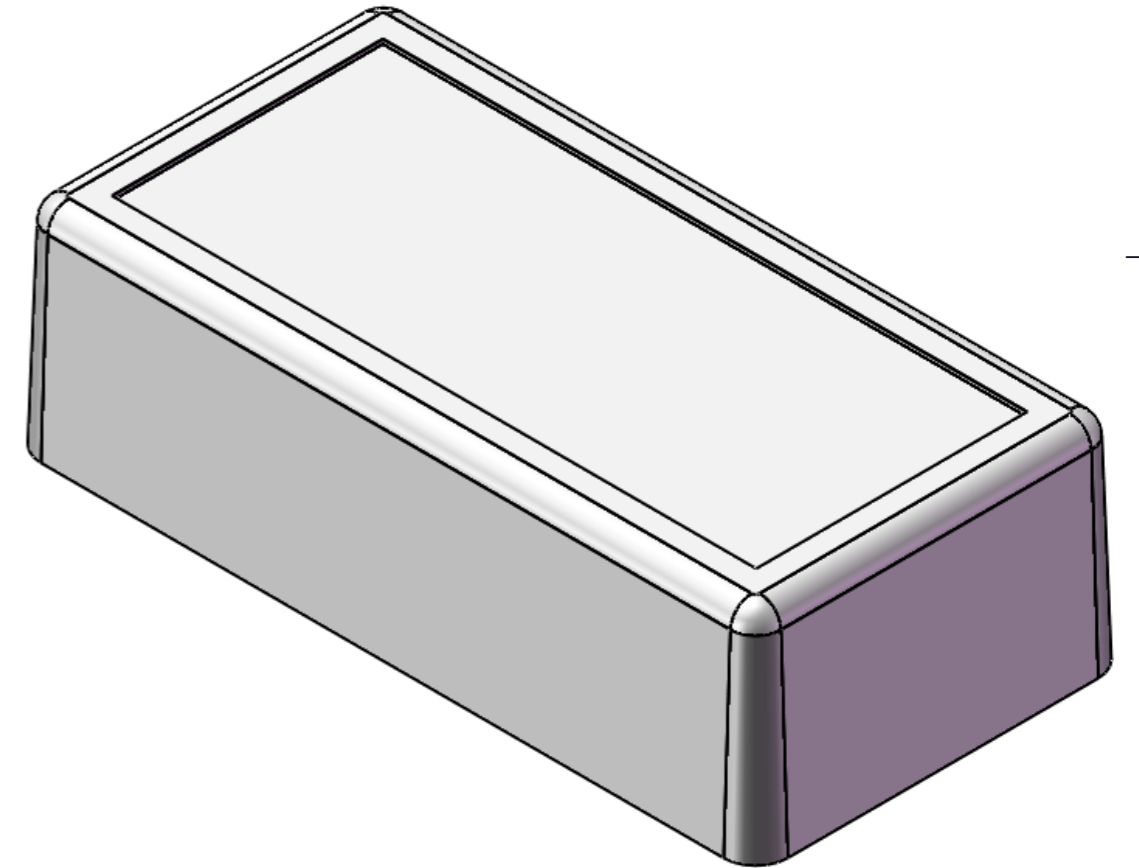

PROPRIETARY AND CONFIDENTIAL THE INFORMATION CONTAINED IN THIS DRAWING IS THE SOLE PROPERTY OF ALTINKAYA ENCLOSURES. ANY REPRODUCTION IN PART OR AS A WHOLE WITHOUT THE WRITTEN PERMISSION OF ALTINKAYA ENCLOSURES IS PROHIBITED.		ARTICLE NO.:	REVISION:
DRAWN Dursun CAN		ENCLOSURES FOR ELECTRONICS	CONTACT: www.altinkaya.com.tr
CHECKED Ali Altınışık		TITLE: Üst Kapak	
COMMENTS:		DWG NO.	DM-009-Cover
MATERIAL:		SCALE: 2:1	SHEET 1 OF 1
WEIGHT:		DATE:	A3