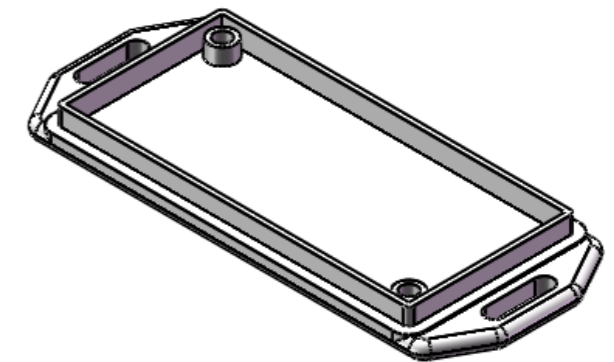

NAME	DATE	ARTICLE NO:	REVISION:	TITLE:
DRAWN Dursun CAN				DM-009-Assembly
CHECKED Ali Altınışık		COMMENTS: DIMENSIONS ARE IN MILLIMETERS. DEBUR AND BREAK SHARP EDGES		
 ALTINKAYA ENCLOSURES FOR ELECTRONICS www.altinkaya.com.tr		PROPRIETARY AND CONFIDENTIAL <small>THE INFORMATION CONTAINED IN THIS DRAWING IS THE SOLE PROPERTY OF ALTINKAYA ENCLOSURES. ANY REPRODUCTION IN PART OR AS A WHOLE WITHOUT THE WRITTEN PERMISSION OF ALTINKAYA ENCLOSURES IS PROHIBITED.</small>		DWG NO.
		MATERIAL:	WEIGHT:	SCALE:1:1
				SHEET 1 OF 1

A4

SECTION A-A

<small>PROPRIETARY AND CONFIDENTIAL THE INFORMATION CONTAINED IN THIS DRAWING IS THE SOLE PROPERTY OF ALTINKAYA ENCLOSURES. ANY REPRODUCTION IN PART OR AS A WHOLE WITHOUT THE WRITTEN PERMISSION OF ALTINKAYA ENCLOSURES IS PROHIBITED.</small>			ARTICLE NO:	REVISION:
<small>DRAWN</small> Dursun CAN			 CONTACT: www.altinkaya.com.tr	TITLE: <h2 style="text-align: center;">DM-009-Base</h2>
<small>CHECKED</small> Ali Altınışık				
<small>COMMENTS:</small>			<small>DWG NO.</small>	A3
<small>MATERIAL:</small>			<small>SCALE:</small> 2:1	<small>SHEET</small> 1 OF 1
<small>WEIGHT:</small>				