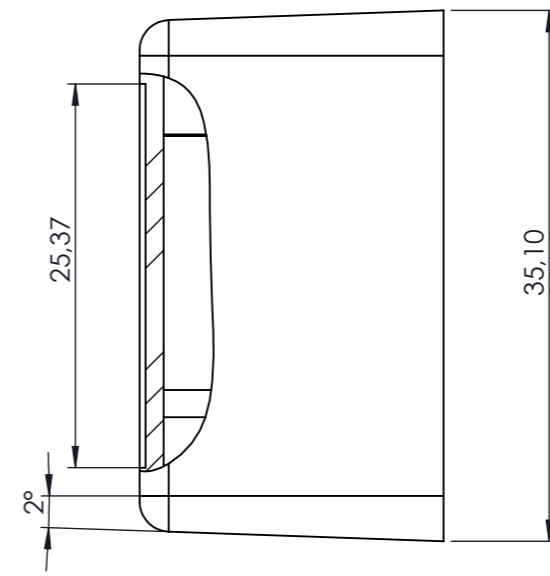

NAME	DATE	ARTICLE NO:	REVISION:	TITLE:
DRAWN Dursun CAN				DM-009-Assembly
CHECKED Ali Altınışık		COMMENTS: DIMENSIONS ARE IN MILLIMETERS. DEBUR AND BREAK SHARP EDGES		
 ALTINKAYA ENCLOSURES FOR ELECTRONICS www.altinkaya.com.tr		PROPRIETARY AND CONFIDENTIAL <small>THE INFORMATION CONTAINED IN THIS DRAWING IS THE SOLE PROPERTY OF ALTINKAYA ENCLOSURES. ANY REPRODUCTION IN PART OR AS A WHOLE WITHOUT THE WRITTEN PERMISSION OF ALTINKAYA ENCLOSURES IS PROHIBITED.</small>		DWG NO.
		MATERIAL:	WEIGHT:	SCALE:1:1
				SHEET 1 OF 1

A4

SECTION A-A

<small>PROPRIETARY AND CONFIDENTIAL THE INFORMATION CONTAINED IN THIS DRAWING IS THE SOLE PROPERTY OF ALTINKAYA ENCLOSURES. ANY REPRODUCTION IN PART OR AS A WHOLE WITHOUT THE WRITTEN PERMISSION OF ALTINKAYA ENCLOSURES IS PROHIBITED.</small>			ARTICLE NO:	REVISION:
<small>DRAWN</small> Dursun CAN			 CONTACT: www.altinkaya.com.tr	TITLE: <h2 style="text-align: center;">DM-009-Base</h2>
<small>CHECKED</small> Ali Altınışık				
<small>COMMENTS:</small>			<small>DWG NO.</small>	A3
<small>MATERIAL:</small>			<small>SCALE:</small> 2:1	<small>SHEET</small> 1 OF 1
<small>WEIGHT:</small>				

SECTION B-B

<small>PROPRIETARY AND CONFIDENTIAL THE INFORMATION CONTAINED IN THIS DRAWING IS THE SOLE PROPERTY OF ALTINKAYA ENCLOSURES. ANY REPRODUCTION IN PART OR AS A WHOLE WITHOUT THE WRITTEN PERMISSION OF ALTINKAYA ENCLOSURES IS PROHIBITED.</small>		ARTICLE NO.:	REVISION:
<small>DRAWN</small> Dursun CAN		 <small>ENCLOSURES FOR ELECTRONICS</small>	<small>CONTACT:</small> www.altinkaya.com.tr
<small>CHECKED</small> Ali Altınışık		<small>TITLE:</small> <h2 style="text-align: center;">Üst Kapak</h2>	
<small>COMMENTS:</small>		<small>DWG NO.</small>	<h2 style="text-align: center;">DM-009-Cover</h2>
<small>MATERIAL:</small>		<small>SCALE:</small> 2:1	<small>SHEET</small> 1 OF 1
<small>WEIGHT:</small>		<small>DATE:</small>	<small>A3</small>