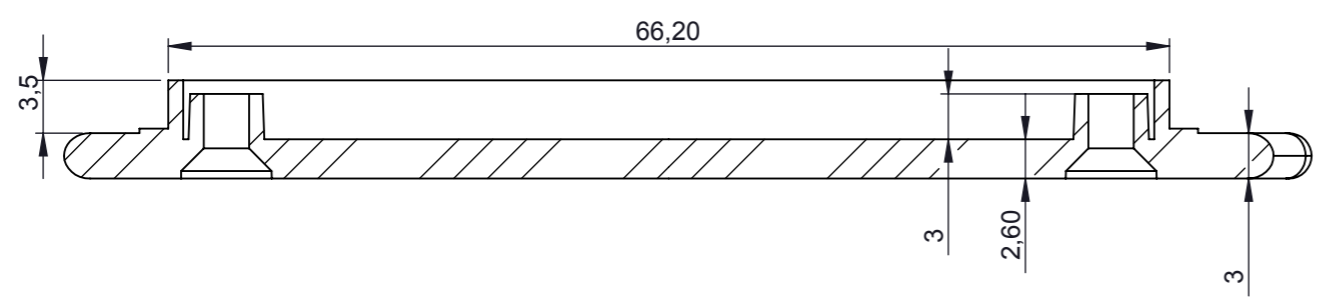

NAME	DATE	ARTICLE NO:	REVISION:	TITLE:
DRAWN Dursun CAN				DM-009-Assembly
CHECKED Ali Altınışık		COMMENTS: DIMENSIONS ARE IN MILLIMETERS. DEBUR AND BREAK SHARP EDGES		
 ALTINKAYA ENCLOSURES FOR ELECTRONICS www.altinkaya.com.tr		PROPRIETARY AND CONFIDENTIAL <small>THE INFORMATION CONTAINED IN THIS DRAWING IS THE SOLE PROPERTY OF ALTINKAYA ENCLOSURES. ANY REPRODUCTION IN PART OR AS A WHOLE WITHOUT THE WRITTEN PERMISSION OF ALTINKAYA ENCLOSURES IS PROHIBITED.</small>		DWG NO.
		MATERIAL:	WEIGHT:	SCALE:1:1
				SHEET 1 OF 1

A4

SECTION A-A

<small>PROPRIETARY AND CONFIDENTIAL THE INFORMATION CONTAINED IN THIS DRAWING IS THE SOLE PROPERTY OF ALTINKAYA ENCLOSURES. ANY REPRODUCTION IN PART OR AS A WHOLE WITHOUT THE WRITTEN PERMISSION OF ALTINKAYA ENCLOSURES IS PROHIBITED.</small>			ARTICLE NO:	REVISION:
<small>DRAWN</small> Dursun CAN			 CONTACT: www.altinkaya.com.tr	TITLE: <h2 style="text-align: center;">DM-009-Base</h2>
<small>CHECKED</small> Ali Altınışık				
<small>COMMENTS:</small>			<small>DWG NO.</small>	A3
<small>MATERIAL:</small>			<small>SCALE:</small> 2:1	<small>SHEET</small> 1 OF 1
<small>WEIGHT:</small>				