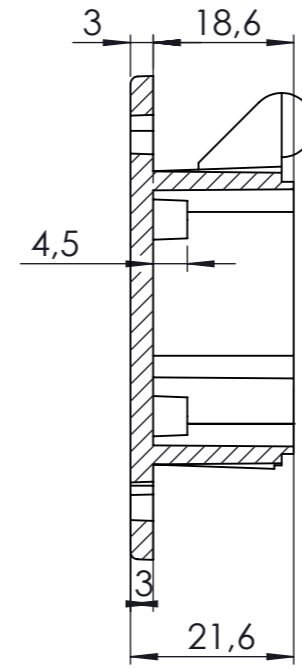

A

KESIT A-A

B

KESIT B-B

DİKKAT: BU RESİM VE ÜRÜN ÖNCEDEN HABER VERİLMEKSİZİN DEĞİŞTİREBİLİR. RESİM ÇİZİLİRKEN HATASIZ OLMASINA ÇALIŞILMASINA RAĞMEN RESİMDE HATALARDAN DOLAYI OLUŞABİLECEK ZARARLAR İÇİN ALTINKAYA HiÇ BİR SORUMLULUK KABUL ETMEZ. BÜTÜN ÖLÇÜLER KULLANILMADAN ÖNCE ÜRETİLMİŞ GERÇEK NUMUNEDEN KONTROL EDİLMELİDİR.

PROPRIETARY AND CONFIDENTIAL. THE INFORMATION CONTAINED IN THIS DRAWING IS THE SOLE PROPERTY OF ALTINKAYA ENCLOSURES. ANY REPRODUCTION IN PART OR AS A WHOLE WITHOUT THE WRITTEN PERMISSION OF ALTINKAYA ENCLOSURES IS PROHIBITED.		ARTICLE NO:	REVISION:
<table border="1"> <tr> <th>NAME</th> <th>DATE</th> </tr> <tr> <td>Dursun Daşdemir</td> <td>28.09.22</td> </tr> <tr> <td>Ali Altınışık</td> <td>28.09.22</td> </tr> </table>		CONTACT: www.altinkaya.com.tr	
COMMENTS: This drawing is subject to technical modification without prior notice. Typographical and other errors do not justify any claims for damages. All dimensions should be verified using an actual produced part.		TITLE: TB-242 Body / Cover	
MATERIAL: ABS V0		DWG NO: TB-242-P-1	A3
WEIGHT:		SCALE:1:1	SHEET 1 OF 1