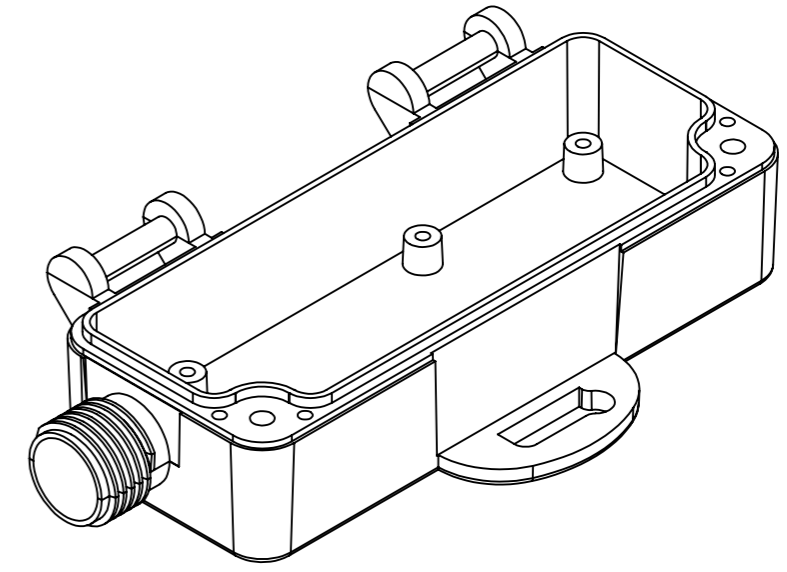

A

KESIT A-A

B

KESIT B-B

DİKKAT: BU RESİM VE ÜRÜN ÖNCEDEN HABER VERİLMEKSİZİN DEĞİŞTİREBİLİR. RESİM ÇİZİLİRKEN HATASIZ OLMASINA ÇALIŞILMASINA RAĞMEN RESİMDE HATALARDAN DOLAYI OLUŞABİLECEK ZARARLAR İÇİN ALTINKAYA HiÇ BİR SORUMLULUK KABUL ETMEZ. BÜTÜN ÖLÇÜLER KULLANILMADAN ÖNCE ÜRETİLMİŞ GERÇEK NUMUNEDEN KONTROL EDİLMELİDİR.

PROPRIETARY AND CONFIDENTIAL. THE INFORMATION CONTAINED IN THIS DRAWING IS THE SOLE PROPERTY OF ALTINKAYA ENCLOSURES. ANY REPRODUCTION IN PART OR AS A WHOLE WITHOUT THE WRITTEN PERMISSION OF ALTINKAYA ENCLOSURES IS PROHIBITED.		ARTICLE NO:	REVISION:
<table border="1"> <tr> <th>NAME</th> <th>DATE</th> </tr> <tr> <td>Dursun Daşdemir</td> <td>28.09.22</td> </tr> <tr> <td>Ali Altınışık</td> <td>28.09.22</td> </tr> </table>		CONTACT: www.altinkaya.com.tr	
COMMENTS: This drawing is subject to technical modification without prior notice. Typographical and other errors do not justify any claims for damages. All dimensions should be verified using an actual produced part.		TITLE: TB-242 Body / Cover	
MATERIAL: ABS V0		DWG NO: TB-242-P-1	A3
WEIGHT:		SCALE:1:1	SHEET 1 OF 1