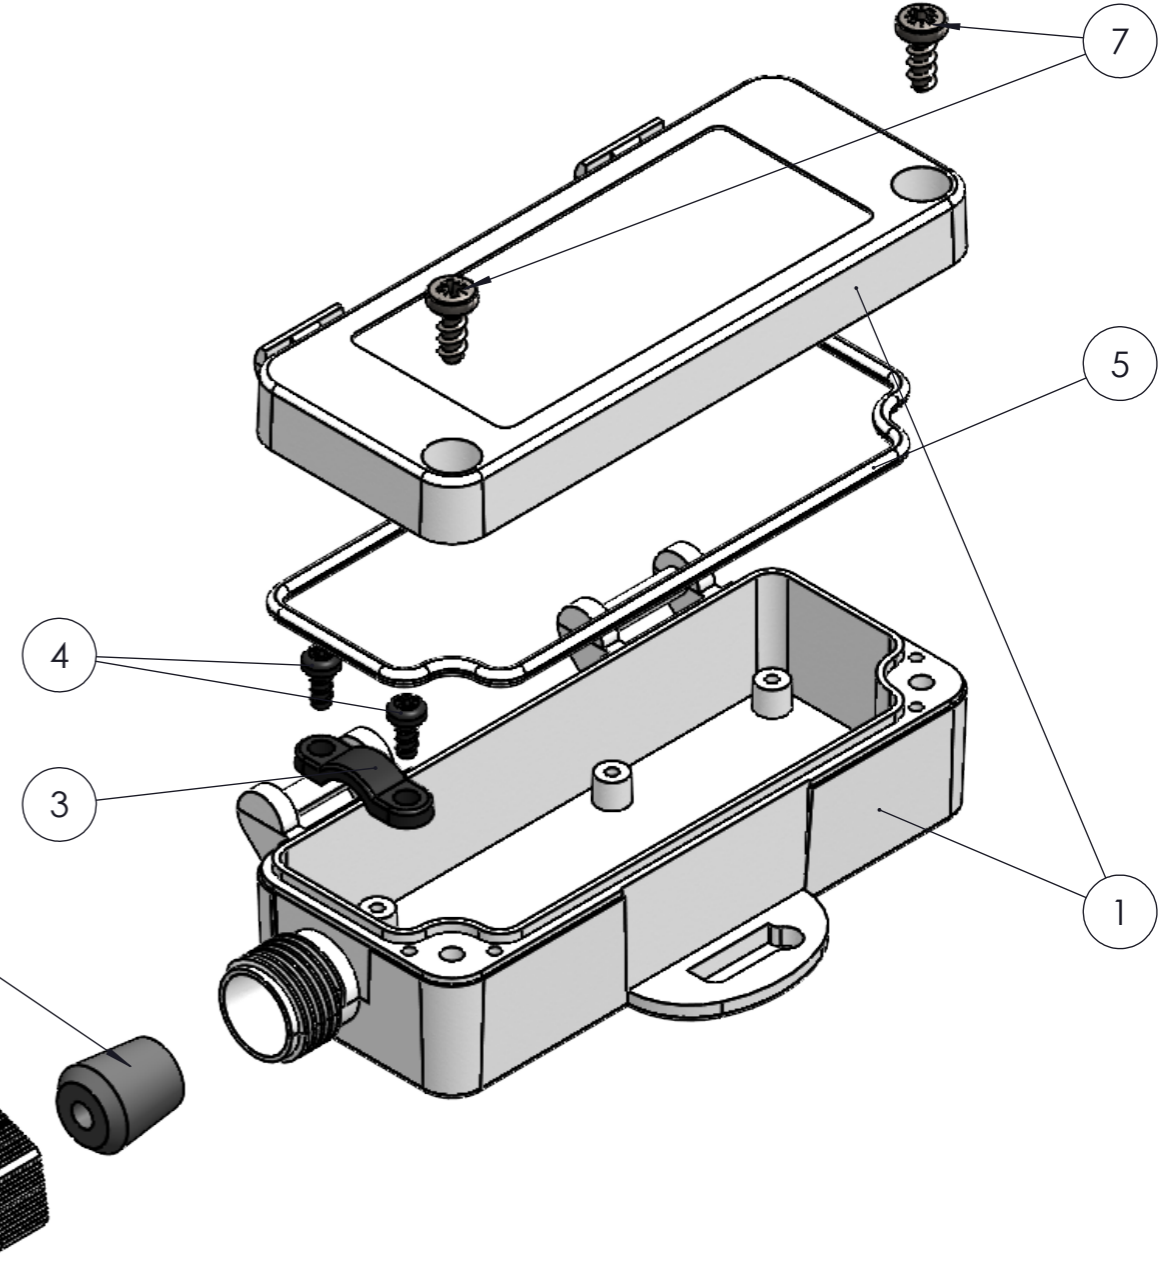

Section A-A

No	Product Code	Description	pcs.
1	TB-242-P-1	TB-242 Body / Cover	1
2	PG-009-P-1	PG9 Cap Cable Gland	1
3	A-012	Cable Clamp	1
4	A-618	3x6mm YSB PLS Screw	2
5	TB-240-S-0-S-TPV	TB-240 Seal (Black)	1
6	GC-0204-0-0-S-0	PG9 Gland Seal (1x4mm) Black	1
7	A-691-0-0-M-0	4x9mm YSB-PZ Stainless Screw	2

<small>PROPRIETARY AND CONFIDENTIAL THE INFORMATION CONTAINED IN THIS DRAWING IS THE SOLE PROPERTY OF ALTINKAYA ENCLOSURES. ANY REPRODUCTION IN PART OR AS A WHOLE WITHOUT THE WRITTEN PERMISSION OF ALTINKAYA ENCLOSURES IS PROHIBITED.</small>		ARTICLE NO.:	REVISION:
<small>DRAWN</small> Dursun Daşdemir 28.09.22	<small>DATE</small> 28.09.22	 ENCLOSURES FOR ELECTRONICS	<small>CONTACT:</small> www.altinkaya.com.tr
<small>CHECKED</small> Ali Altınışık 28.09.22	<small>DATE</small> 28.09.22	<small>TITLE:</small> TB-242 IP67 Plastic Enclosure with Cable Gland	
<small>COMMENTS:</small> This drawing is subject to technical modification without prior notice. Typographical and other errors do not justify any claims for damages. All dimensions should be verified using an actual produced part.		<small>DWG NO.</small> TB-242-0-0	A3
<small>MATERIAL:</small> ABS V0		<small>SCALE:</small> 1:1	<small>SHEET</small> 1 OF 1
<small>WEIGHT:</small>			