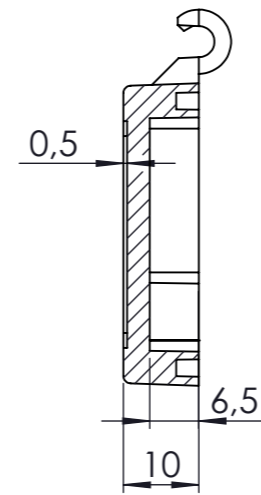

A

KESIT A-A

B

KESIT B-B

DİKKAT: BU RESİM VE ÜRÜN ÖNCEDEN HABER VERİLMEKSİZİN DEĞİŞTİREBİLİR. RESİM ÇİZİLİRKEN HATASIZ OLMASINA ÇALIŞILMASINA RAĞMEN RESİMDE HATALARDAN DOLAYI OLUŞABİLECEK ZARARLAR İÇİN ALTINKAYA HiÇ BİR SORUMLULUK KABUL ETMEZ. BÜTÜN ÖLÇÜLER KULLANILMADAN ÖNCE ÜRETİLMİŞ GERÇEK NUMUNEDEN KONTROL EDİLMELİDİR.

PROPRIETARY AND CONFIDENTIAL. THE INFORMATION CONTAINED IN THIS DRAWING IS THE SOLE PROPERTY OF ALTINKAYA ENCLOSURES. ANY REPRODUCTION IN PART OR AS A WHOLE WITHOUT THE WRITTEN PERMISSION OF ALTINKAYA ENCLOSURES IS PROHIBITED.		ARTICLE NO:	REVISION:
<table border="1"> <tr> <th>NAME</th> <th>DATE</th> </tr> <tr> <td>Dursun Daşdemir</td> <td>28.09.22</td> </tr> <tr> <td>Ali Altınışık</td> <td>28.09.22</td> </tr> </table>		CONTACT: www.altinkaya.com.tr	
COMMENTS: This drawing is subject to technical modification without prior notice. Typographical and other errors do not justify any claims for damages. All dimensions should be verified using an actual produced part.		TITLE: TB-242 Body / Cover	
MATERIAL: ABS V0		DWG NO: TB-242-P-1	A3
WEIGHT:		SCALE:1:1	SHEET 1 OF 1