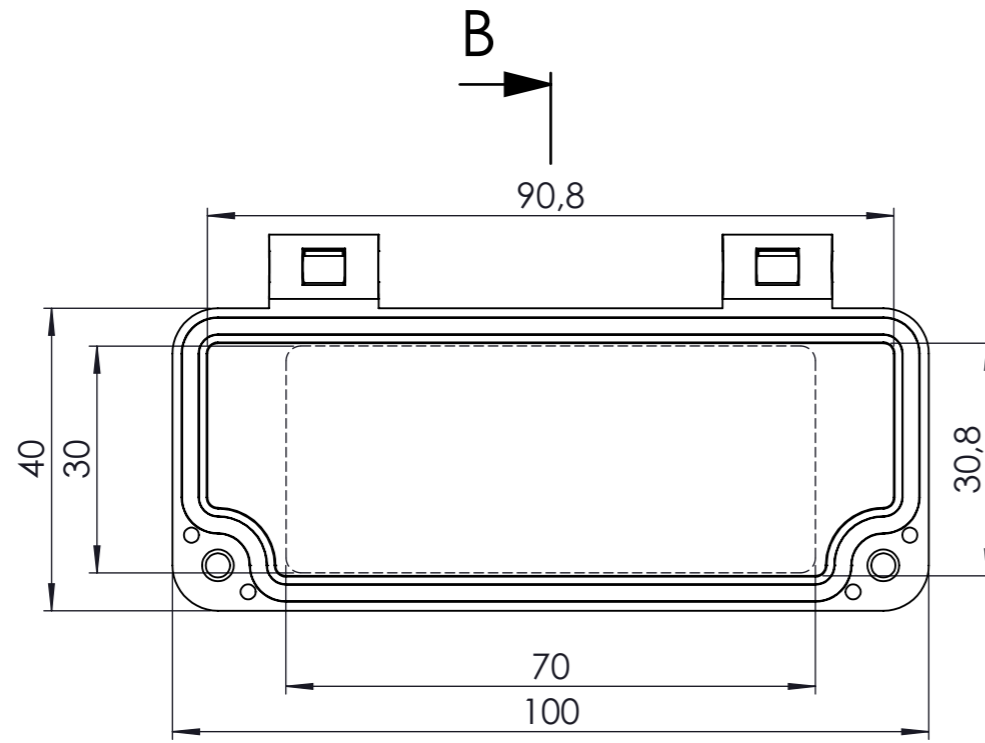

A

KESIT A-A

B

KESIT B-B

DİKKAT: BU RESİM VE ÜRÜN ÖNCEDEN HABER VERİLMEKSİZİN DEĞİŞTİREBİLİR. RESİM ÇİZİLİRKEN HATASIZ OLMASINA ÇALIŞILMASINA RAĞMEN RESİMDE HATALARDAN DOLAYI OLUŞABİLECEK ZARARLAR İÇİN ALTINKAYA HiÇ BİR SORUMLULUK KABUL ETMEZ. BÜTÜN ÖLÇÜLER KULLANILMADAN ÖNCE ÜRETİLMİŞ GERÇEK NUMUNEDEN KONTROL EDİLMELİDİR.

PROPRIETARY AND CONFIDENTIAL. THE INFORMATION CONTAINED IN THIS DRAWING IS THE SOLE PROPERTY OF ALTINKAYA ENCLOSURES. ANY REPRODUCTION IN PART OR AS A WHOLE WITHOUT THE WRITTEN PERMISSION OF ALTINKAYA ENCLOSURES IS PROHIBITED.		ARTICLE NO:	REVISION:
<table border="1"> <tr> <th>NAME</th> <th>DATE</th> </tr> <tr> <td>Dursun Daşdemir</td> <td>28.09.22</td> </tr> <tr> <td>Ali Altınışık</td> <td>28.09.22</td> </tr> </table>		CONTACT: www.altinkaya.com.tr	
COMMENTS: This drawing is subject to technical modification without prior notice. Typographical and other errors do not justify any claims for damages. All dimensions should be verified using an actual produced part.		TITLE: TB-242 Body / Cover	
MATERIAL: ABS V0		DWG NO: TB-242-P-1	A3
WEIGHT:		SCALE:1:1	SHEET 1 OF 1