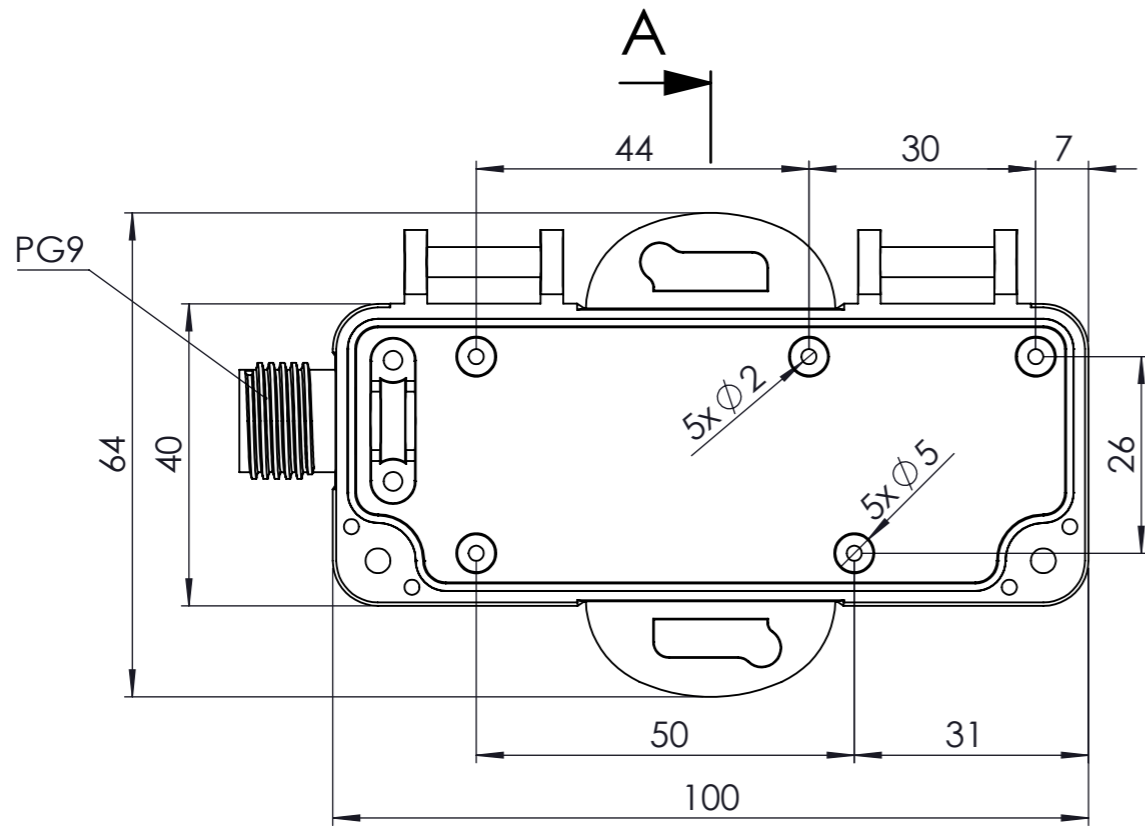

Section A-A

No	Product Code	Description	pcs.
1	TB-242-P-1	TB-242 Body / Cover	1
2	PG-009-P-1	PG9 Cap Cable Gland	1
3	A-012	Cable Clamp	1
4	A-618	3x6mm YSB PLS Screw	2
5	TB-240-S-0-S-TPV	TB-240 Seal (Black)	1
6	GC-0204-0-0-S-0	PG9 Gland Seal (1x4mm) Black	1
7	A-691-0-0-M-0	4x9mm YSB-PZ Stainless Screw	2

<small>PROPRIETARY AND CONFIDENTIAL THE INFORMATION CONTAINED IN THIS DRAWING IS THE SOLE PROPERTY OF ALTINKAYA ENCLOSURES. ANY REPRODUCTION IN PART OR AS A WHOLE WITHOUT THE WRITTEN PERMISSION OF ALTINKAYA ENCLOSURES IS PROHIBITED.</small>		ARTICLE NO.:	REVISION:
<small>DRAWN</small> Dursun Daşdemir 28.09.22	<small>DATE</small> 28.09.22	 ENCLOSURES FOR ELECTRONICS	<small>CONTACT:</small> www.altinkaya.com.tr
<small>CHECKED</small> Ali Altınışık 28.09.22	<small>DATE</small> 28.09.22	<small>TITLE:</small> TB-242 IP67 Plastic Enclosure with Cable Gland	
<small>COMMENTS:</small> This drawing is subject to technical modification without prior notice. Typographical and other errors do not justify any claims for damages. All dimensions should be verified using an actual produced part.		<small>DWG NO.</small> TB-242-0-0	A3
<small>MATERIAL:</small> ABS V0		<small>SCALE:</small> 1:1	<small>SHEET</small> 1 OF 1
<small>WEIGHT:</small>			