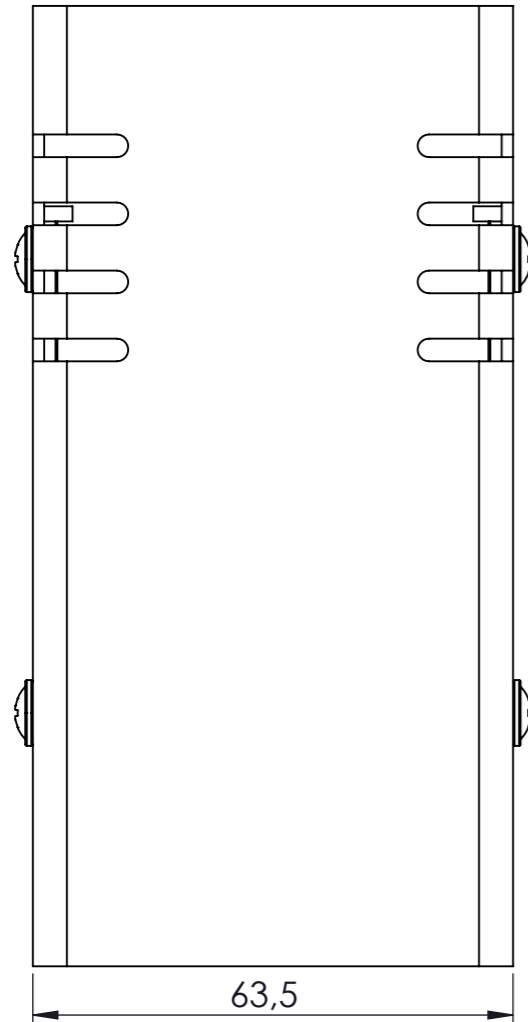

KESIT A-A

<small>PROPRIETARY AND CONFIDENTIAL THE INFORMATION CONTAINED IN THIS DRAWING IS THE SOLE PROPERTY OF ALTINKAYA ENCLOSURES. ANY REPRODUCTION IN PART OR AS A WHOLE WITHOUT THE WRITTEN PERMISSION OF ALTINKAYA ENCLOSURES IS PROHIBITED.</small>		ARTICLE NO:	REVISION:
<small>DRAWN</small> Dursun Daşdemir		 ALTINKAYA ENCLOSURES FOR ELECTRONICS	<small>CONTACT:</small> www.altinkaya.com.tr
<small>CHECKED</small> Ali Altınışık		<small>TITLE:</small> <h2 style="text-align: center;">Metal Proje Kutusu</h2>	
<small>COMMENTS:</small>		<small>DWG NO.</small>	MP-055
<small>MATERIAL:</small>		<small>SCALE:</small> 1:1	A3
<small>WEIGHT:</small>		<small>SHEET 1 OF 1</small>	