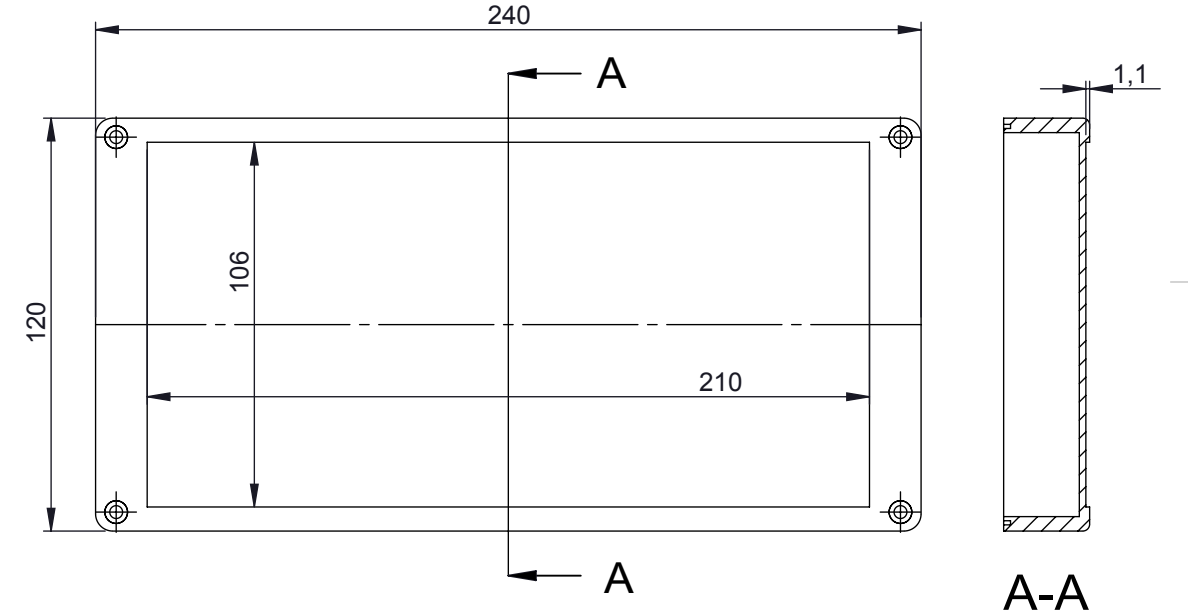

View of base

View of lid

Views above are not in scale do not take measurement.
Resim ölçekli değildir, üzerinden ölçü almayınız.

<small>PROPRIETARY AND CONFIDENTIAL THE INFORMATION CONTAINED IN THIS DRAWING IS THE SOLE PROPERTY OF ALTINKAYA ENCLOSURES. ANY REPRODUCTION IN PART OR AS A WHOLE WITHOUT THE WRITTEN PERMISSION OF ALTINKAYA ENCLOSURES IS PROHIBITED.</small>			ARTICLE NO:	REVISION:
<small>DRAWN</small> Dursun Dağdemir 07.01.08 <small>CHECKED</small> Ali Altınışık 07.01.08 <small>COMMENTS:</small>				<small>CONTACT:</small> www.altinkaya.com.tr
<small>MATERIAL:</small>			<small>TITLE:</small> SE-250 IP-65 Dark Gray ABS Enclosure	
<small>WEIGHT:</small>			<small>DWG NO.</small> SE-250-0-0-D-0-11231	<small>A3</small>
<small>SCALE:</small>			<small>SHEET 1 OF 1</small>	