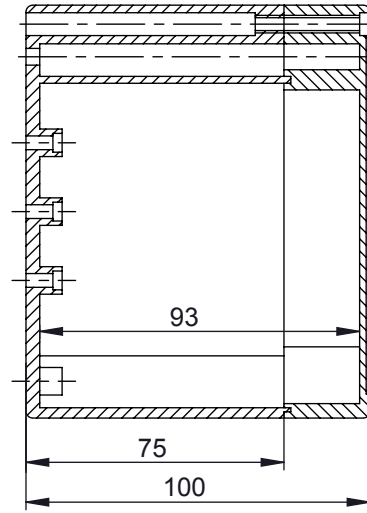

View of base

View of lid

Views above are not in scale do not take measurement.
Resim ölçekli değildir, üzerinden ölçü almayınız.

<small>PROPRIETARY AND CONFIDENTIAL THE INFORMATION CONTAINED IN THIS DRAWING IS THE SOLE PROPERTY OF ALTINKAYA ENCLOSURES. ANY REPRODUCTION IN PART OR AS A WHOLE WITHOUT THE WRITTEN PERMISSION OF ALTINKAYA ENCLOSURES IS PROHIBITED.</small>			ARTICLE NO:	REVISION:
<small>DRAWN</small> Dursun Dağdemir 07.01.08 <small>CHECKED</small> Ali Altınışık 07.01.08 <small>COMMENTS:</small>				<small>CONTACT:</small> www.altinkaya.com.tr
<small>MATERIAL:</small>			<small>TITLE:</small> SE-250 IP-65 Dark Gray ABS Enclosure	
<small>WEIGHT:</small>			<small>DWG NO.</small> SE-250-0-0-D-0-11231	<small>A3</small>
<small>SCALE:</small>			<small>SHEET 1 OF 1</small>	