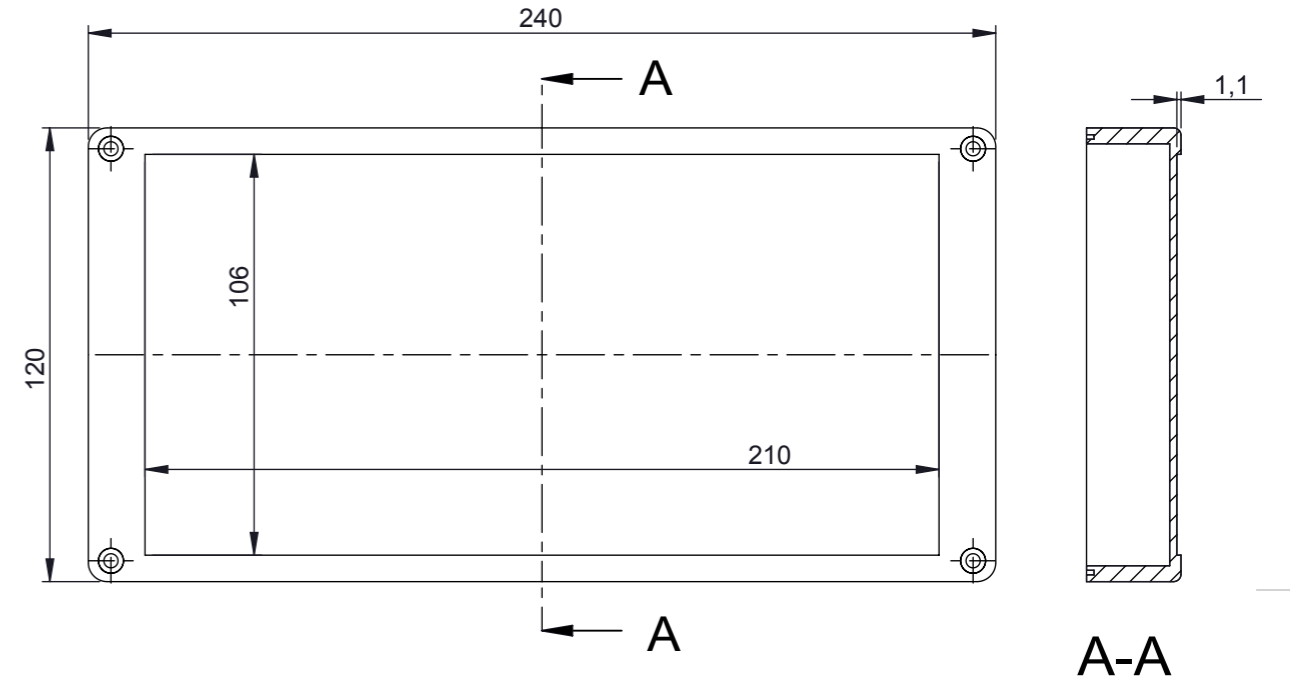

View of base

View of lid

Views above are not in scale do not take measurement.
Resim ölçekli değildir, üzerinden ölçü almayınız.

<small>PROPRIETARY AND CONFIDENTIAL THE INFORMATION CONTAINED IN THIS DRAWING IS THE SOLE PROPERTY OF ALTINKAYA ENCLOSURES. ANY REPRODUCTION IN PART OR AS A WHOLE WITHOUT THE WRITTEN PERMISSION OF ALTINKAYA ENCLOSURES IS PROHIBITED.</small>			ARTICLE NO:	REVISION:
<small>DRAWN</small> Dursun Dağdemir 07.01.08 <small>CHECKED</small> Ali Altınışık 07.01.08 <small>COMMENTS:</small>				<small>CONTACT:</small> www.altinkaya.com.tr
<small>MATERIAL:</small>			<small>TITLE:</small> SE-248 IP-65 Dark Gray ABS Enclosure	
<small>WEIGHT:</small>			<small>DWG NO.</small> SE-248-0-0-D-0-11230	<small>A3</small>
<small>SCALE:</small>			<small>SHEET 1 OF 1</small>	