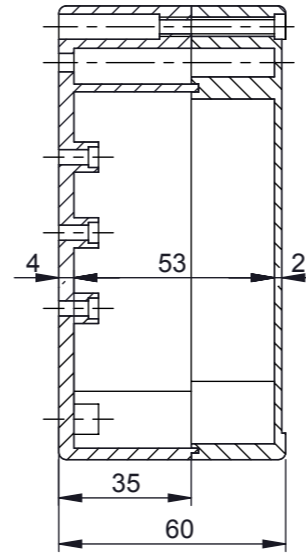

View of base

View of lid

Views above are not in scale do not take measurement.
Resim ölçekli değildir, üzerinden ölçü almayınız.

<small>PROPRIETARY AND CONFIDENTIAL THE INFORMATION CONTAINED IN THIS DRAWING IS THE SOLE PROPERTY OF ALTINKAYA ENCLOSURES. ANY REPRODUCTION IN PART OR AS A WHOLE WITHOUT THE WRITTEN PERMISSION OF ALTINKAYA ENCLOSURES IS PROHIBITED.</small>			ARTICLE NO:	REVISION:
<small>DRAWN</small> Dursun Dağdemir 07.01.08 <small>CHECKED</small> Ali Altınışık 07.01.08 <small>COMMENTS:</small>				<small>CONTACT:</small> www.altinkaya.com.tr
<small>MATERIAL:</small>			<small>TITLE:</small> SE-248 IP-65 Dark Gray ABS Enclosure	
<small>WEIGHT:</small>			<small>DWG NO.</small> SE-248-0-0-D-0-11230	<small>A3</small>
<small>SCALE:</small>			<small>SHEET 1 OF 1</small>	