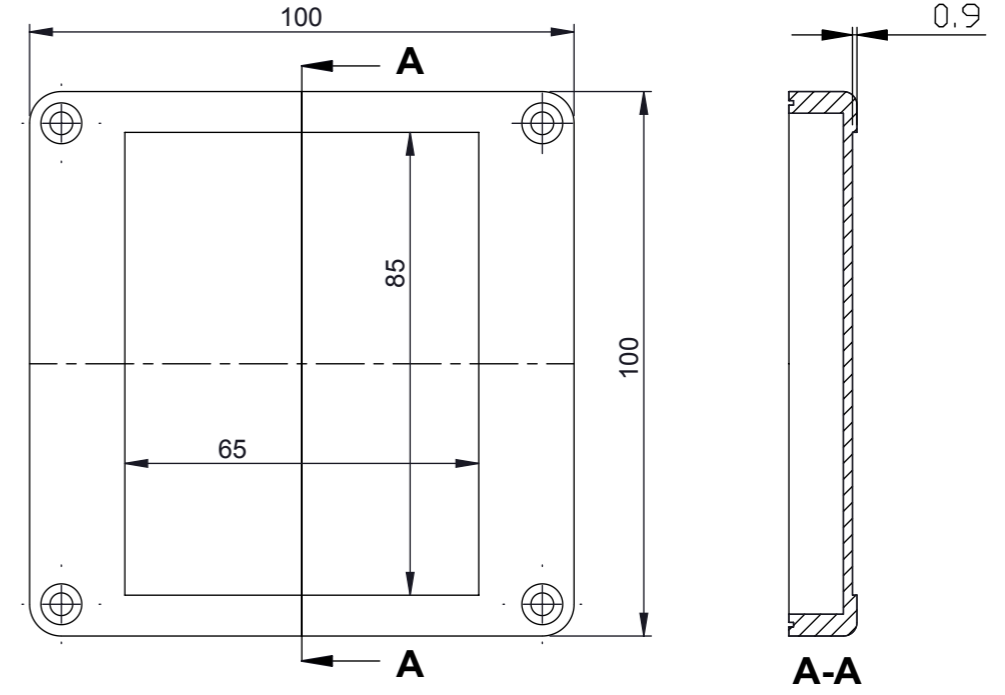

**View of base**

**View of lid**

Views above are not in scale do not take measurement.  
Resim ölçekli değildir, üzerinden ölçü almayınız.

<small>PROPRIETARY AND CONFIDENTIAL THE INFORMATION CONTAINED IN THIS DRAWING IS THE SOLE PROPERTY OF ALTINKAYA ENCLOSURES. ANY REPRODUCTION IN PART OR AS A WHOLE WITHOUT THE WRITTEN PERMISSION OF ALTINKAYA ENCLOSURES IS PROHIBITED.</small>			ARTICLE NO:	REVISION:						
<table border="1"> <thead> <tr> <th>NAME</th> <th>DATE</th> </tr> </thead> <tbody> <tr> <td>Dursun Dağdemir</td> <td>07.01.08</td> </tr> <tr> <td>Ali Altıngök</td> <td>07.01.08</td> </tr> </tbody> </table>			NAME	DATE	Dursun Dağdemir	07.01.08	Ali Altıngök	07.01.08		
NAME	DATE									
Dursun Dağdemir	07.01.08									
Ali Altıngök	07.01.08									
<table border="1"> <thead> <tr> <th>CONTACT:</th> </tr> </thead> <tbody> <tr> <td><a href="http://www.altinkaya.com.tr">www.altinkaya.com.tr</a></td> </tr> </tbody> </table>			CONTACT:	<a href="http://www.altinkaya.com.tr">www.altinkaya.com.tr</a>	<b>SE-220 IP-65 Dark Gray ABS Enclosure</b>					
CONTACT:										
<a href="http://www.altinkaya.com.tr">www.altinkaya.com.tr</a>										
MATERIAL:			DWG NO:	A3						
WEIGHT:			SCALE:	SHEET 1 OF 1						