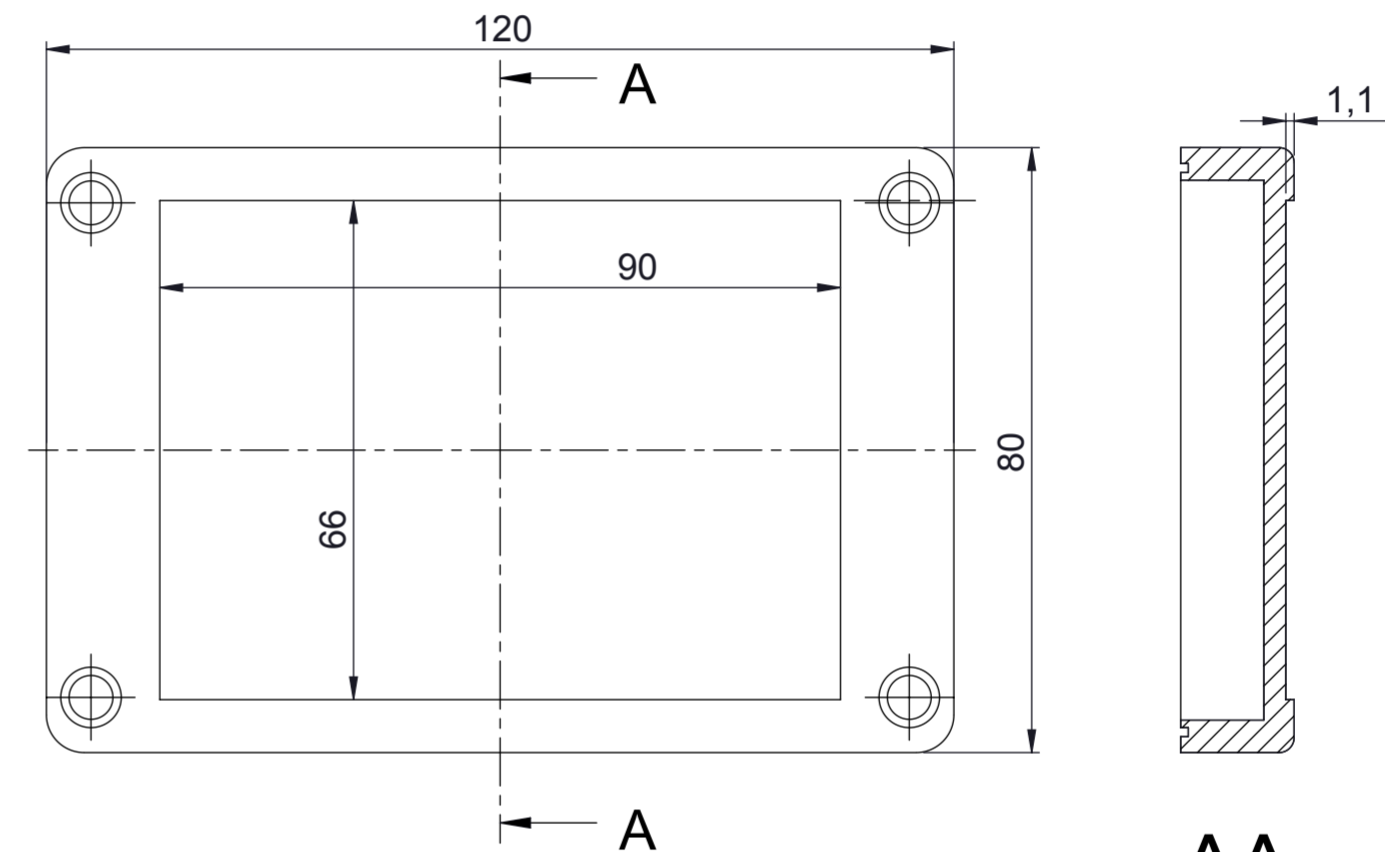

View of base

View of lid

A-A

<small>PROPRIETARY AND CONFIDENTIAL THE INFORMATION CONTAINED IN THIS DRAWING IS THE SOLE PROPERTY OF ALTINKAYA ENCLOSURES. ANY REPRODUCTION IN PART OR AS A WHOLE WITHOUT THE WRITTEN PERMISSION OF ALTINKAYA ENCLOSURES IS PROHIBITED.</small>		ARTICLE NO:	REVISION:
<small>DRAWN</small> Dursun Dagdemir 07.01.08	<small>NAME</small> Dursun Dagdemir 07.01.08	<small>DATE</small> 07.01.08	<small>CONTACT:</small> www.altinkaya.com.tr
<small>CHECKED</small> Ali Altinkaya 07.01.08	<small>COMMENTS:</small>	SE-216 IP-65 Dark Gray ABS Enclosure	
<small>MATERIAL:</small>	<small>DWG NO.</small> SE-216-0-0-D-0-10712	<small>A2</small>	
<small>WEIGHT:</small>	<small>SCALE:</small> 1:1	<small>SHEET 1 OF 1</small>	