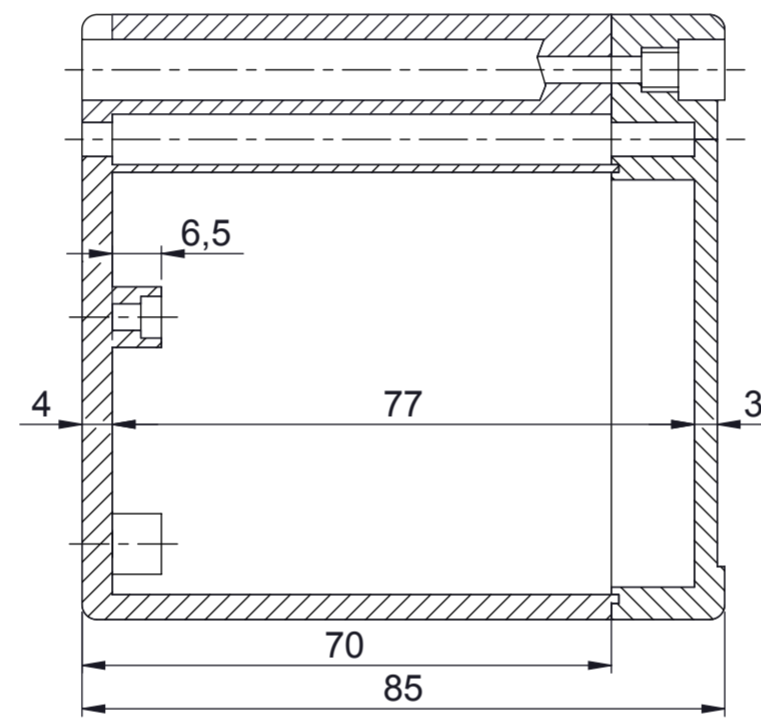

View of base

View of lid

A-A

<small>PROPRIETARY AND CONFIDENTIAL THE INFORMATION CONTAINED IN THIS DRAWING IS THE SOLE PROPERTY OF ALTINKAYA ENCLOSURES. ANY REPRODUCTION IN PART OR AS A WHOLE WITHOUT THE WRITTEN PERMISSION OF ALTINKAYA ENCLOSURES IS PROHIBITED.</small>		ARTICLE NO:	REVISION:
<small>DRAWN</small> Dursun Dagdemir 07.01.08	<small>NAME</small> Dursun Dagdemir 07.01.08	<small>DATE</small> 07.01.08	<small>CONTACT:</small> www.altinkaya.com.tr
<small>CHECKED</small> Ali Altinkaya 07.01.08	<small>COMMENTS:</small>	SE-216 IP-65 Dark Gray ABS Enclosure	
<small>MATERIAL:</small>	<small>DWG NO.</small> SE-216-0-0-D-0-10712	<small>A2</small>	
<small>WEIGHT:</small>	<small>SCALE:</small> 1:1	<small>SHEET 1 OF 1</small>	